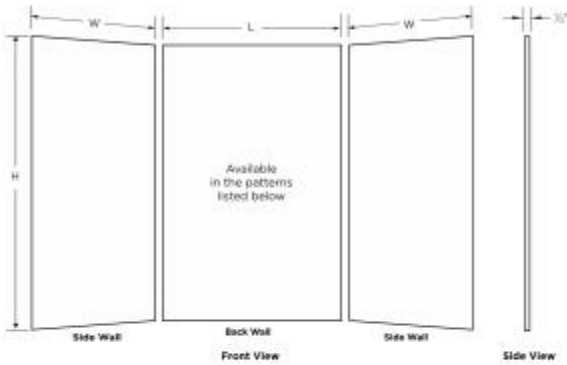

MTMK72-3636 36 x 36 x 72 Swanstone® Metro Subway Tile Glue up E

Model number:

Dimensions: 36" x 36" x 72"

Installation: Glue up

Material: Swanstone®

BUILDER SPECIFICATION DRAWING

3 Piece Wall Kit