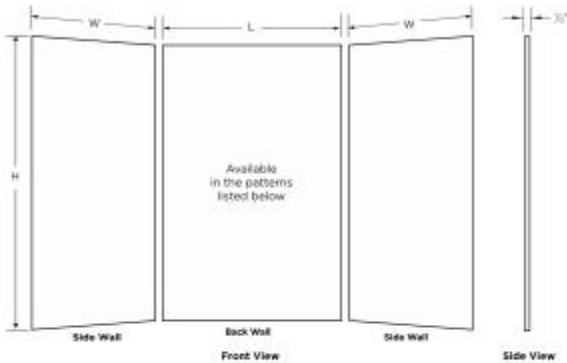

MTMK96-3262 32 x 62 x 96 Swanstone® Metro Subway Tile Glue up E

Model number:

Dimensions: 62" x 32" x 96"

Installation: Glue up

Material: Swanstone®

BUILDER SPECIFICATION DRAWING

3 Piece Wall Kit