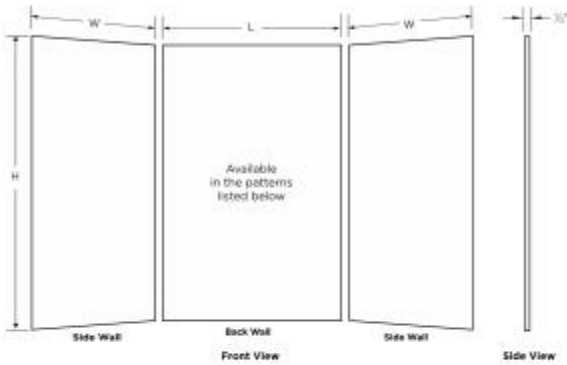

MTMK96-3636 36 x 36 x 96 Swanstone® Metro Subway Tile Glue up S

Model number:

Dimensions: 36" x 36" x 96"

Installation: Glue up

Material: Swanstone®

BUILDER SPECIFICATION DRAWING

3 Piece Wall Kit