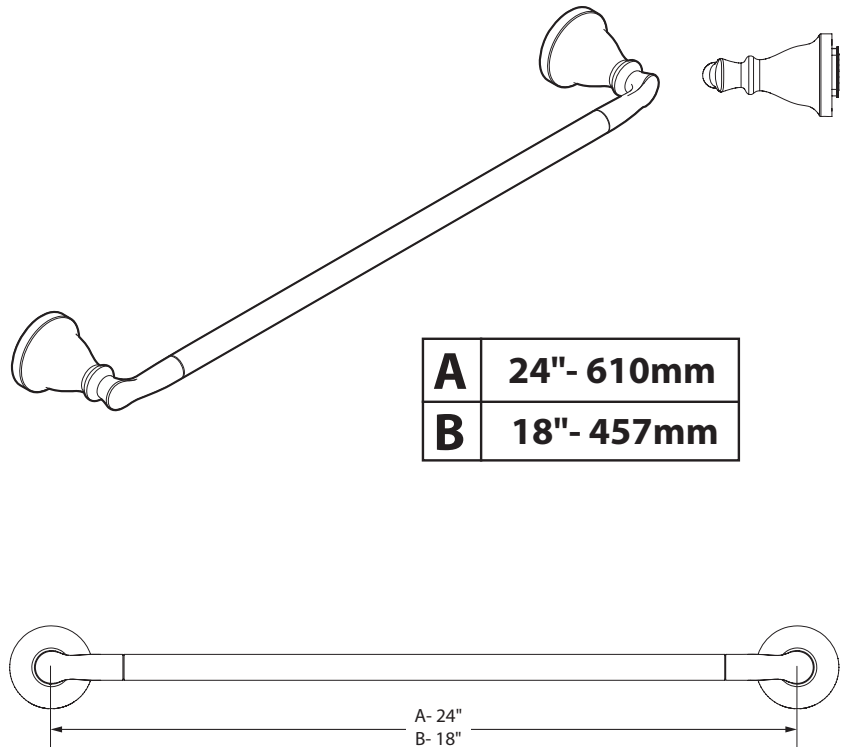

Hilliard™ Technical Specification

Towel Bar

MY2718, MY2724

Stock Numbers:

- **MY2718PB – Towel Bar**
Polished Brass Finish
Concealed Screw Mounting
- **MY2718CH – Towel Bar**
Polished Chrome Finish
Concealed Screw Mounting
- **MY2718MPW – Towel Bar**
Matte Pewter Finish
Concealed Screw Mounting
- **MY2718BN – Towel Bar**
Brushed Nickel Finish
Concealed Screw Mounting
- **MY2718OWB – Towel Bar**
Old World Bronze Nickel
Concealed Screw Mounting
- **MY2724PB – Towel Bar**
Polished Brass Finish
Concealed Screw Mounting
- **MY2724CH – Towel Bar**
Polished Chrome Finish
Concealed Screw Mounting
- **MY2724MPW – Towel Bar**
Matte Pewter Finish
Concealed Screw Mounting
- **MY2724BN – Towel Bar**
Brushed Nickel Finish
Concealed Screw Mounting
- **MY2724OWB – Towel Bar**
Old World Bronze Nickel
Concealed Screw Mounting

Materials:

Towel Bar post is die cast from highest quality zinc alloy (zamac). Castings are triple plated with a polished brass, polished chrome, or matte pewter finish.

Dimensions:

Installation Instructions:

1. Position the mounting plate on the wall at desired location with "UP" facing you.
2. One at a time, place each anchor screw through the mounting plate, centered in each large hole. Using a Phillips screwdriver, turn the anchor screw while applying pressure. Screw will self drill and tap into drywall. Do not over tighten.
3. Place assembly over the mounting post, setscrew facing down.
4. Tighten setscrew.