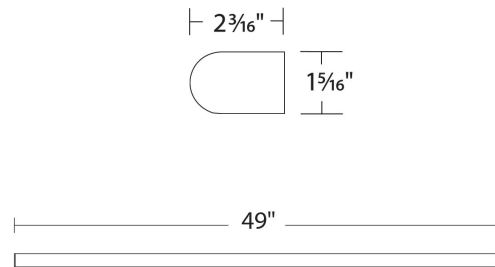

Fixture Type: _____

Catalog Number: _____

Project: _____

Location: _____

Nightstick Bathroom Sconce 3000K

Model & Size	Color Temp & CRI	Finish	Watt	LED Lumens	Delivered Lumens	Title 24
WS-35849 49"	3000K 90	AL Brushed Aluminum	44W	3399	2097	Yes
	3000K 90	WT White	44W	3399	2097	Yes

Example: **WS-35849-AL**

DESCRIPTION

A slender bar of light available in a variety of lengths from very short (1.5 feet) to very long (over 8 feet) gives you multiple mounting options for a clean and consistent lighting scheme no matter the size of your environment.

FEATURES

- Multiple sizes to meet numerous applications
- Decorative plate to cover up to a standard 4" junction box is included
- ACLED driverless technology
- 5 year warranty

SPECIFICATIONS

Color Temp:	3000K
Input:	120 VAC, 50/60Hz
CRI:	90
Dimming:	ELV: 100 - 10%
Rated Life:	54000 Hours
Mounting:	Can be mounted on ceiling or wall in all orientations
Standards:	ETL, cETL, Title 24 JA8-2016 Compliant Damp Location Listed
Construction:	Aluminum hardware with co-extruded acrylic diffuser

FINISHES

LINE DRAWING

WS-35849