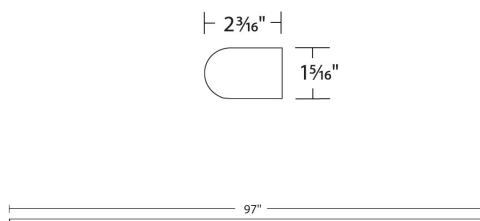

Fixture Type: _____

Catalog Number: _____

Project: _____

Location: _____

Nightstick

Bathroom Sconce 3000K

Model & Size	Color Temp & CRI	Finish	Watt	LED Lumens	Delivered Lumens	Title 24
WS-35897 97"	3000K 90	AL Brushed Aluminum	84W	6458	3985	Yes
	3000K 90	WT White	84W	6458	3985	Yes

Example: **WS-35897-AL**

DESCRIPTION

A slender bar of light available in a variety of lengths from very short (1.5 feet) to very long (over 8 feet) gives you multiple mounting options for a clean and consistent lighting scheme no matter the size of your environment.

FEATURES

- Multiple sizes to meet numerous applications
- Decorative plate to cover up to a standard 4" junction box is included
- ACLED driverless technology
- 5 year warranty

SPECIFICATIONS

Color Temp:	3000K
Input:	120 VAC, 50/60Hz
CRI:	90
Dimming:	ELV: 100 - 10%
Rated Life:	54000 Hours
Mounting:	Can be mounted on ceiling or wall in all orientations
Standards:	ETL, cETL, Title 24 JA8-2016 Compliant Damp Location Listed
Construction:	Aluminum hardware with co-extruded acrylic diffuser

FINISHES

LINE DRAWING

WS-35897