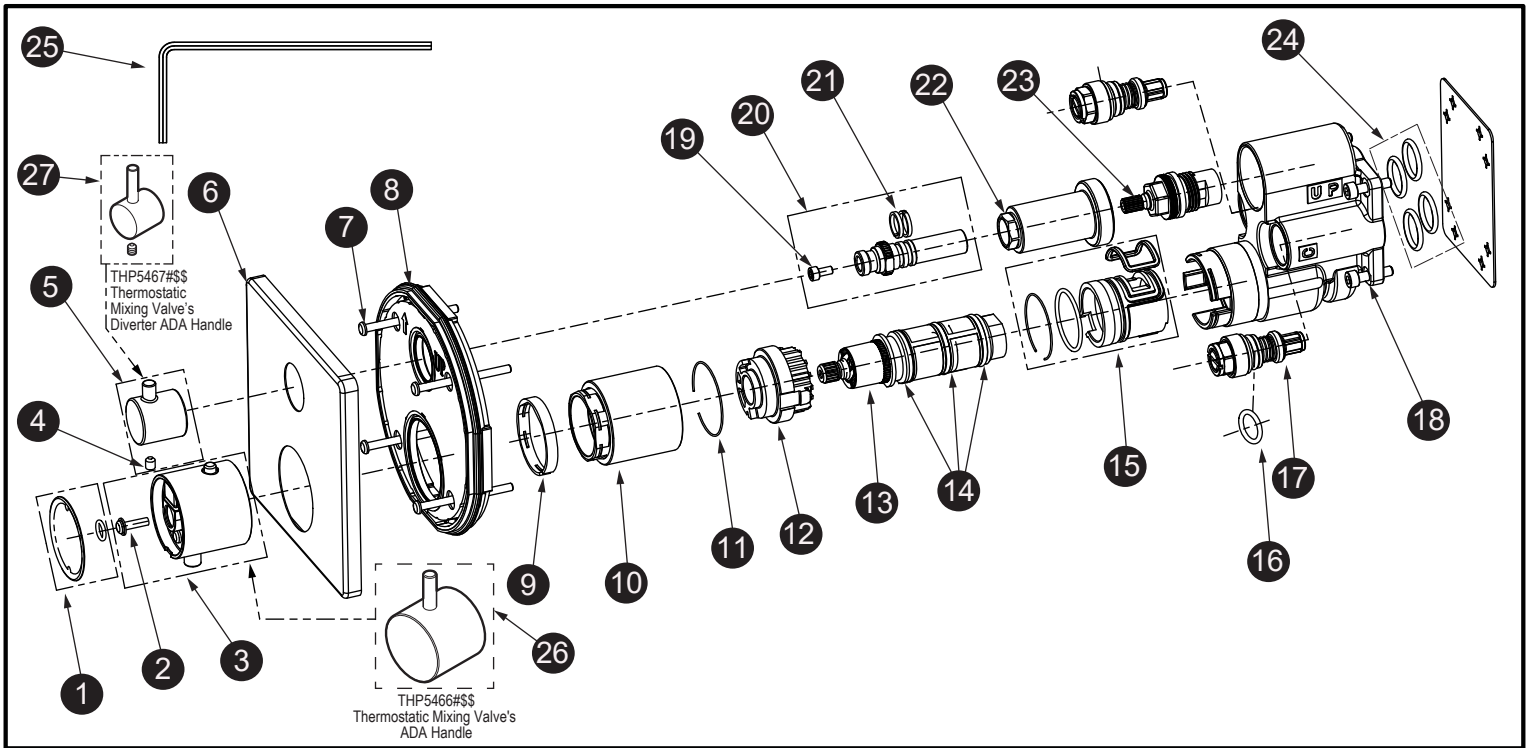

Thermostatic w/ Volume Control Valve (Square)

Item	Part	Description
1*	THP5215#\$\$	Handle Cap
2	THP5216	Screw
3*	THP5217#\$\$	Temperature Control Handle
4	THP5233	Set Screw
5*	THP5234#\$\$	Diverter Handle
6*	THP5245#\$\$	Trim
7	THP5219	Screw (4pcs/pkg)
8	THP5236	Lining Plate
9	THP5221	Snap Ring
10*	THP5222#\$\$	Cartridge Sleeve
11	THP5223	Snap Ring
12	THP5224	Temperature Limiter
13	THP5225	Thermostat Cartridge
14	THP5226	O-Ring (3pcs/pkg)
15	THP5227	Inner Sleeve
16	THP5229	O-Ring
17	THP5228	Service Stop
18	THP5230	Hex Screw (4pcs/pkg)
19	THP5237	Hex Screw
20	THP5238	Volume Control Stem Set
21	THP5239	O-Ring
22*	THP5240#\$\$	Diverter Sleeve
23	THP5241	Cartridge
24	THP5231	O-Ring (4pcs/pkg)
25	THP5232	Hex Wrench
26	THP5466#\$\$	Thermostatic Mixing Valve's ADA Handle
27	THP5467#\$\$	Thermostatic Mixing Valve's Diverter ADA Handle

LEGEND
\$\$ = Denotes Finish
#CP = Polished Chrome
#BN = Brushed Nickel

MADE TO ORDER
\$\$ = Denotes Finish
#PN = Polished Nickel
#PFG = Polished French Gold
#PBR = Polished Bronze
#MBL = Matte Black