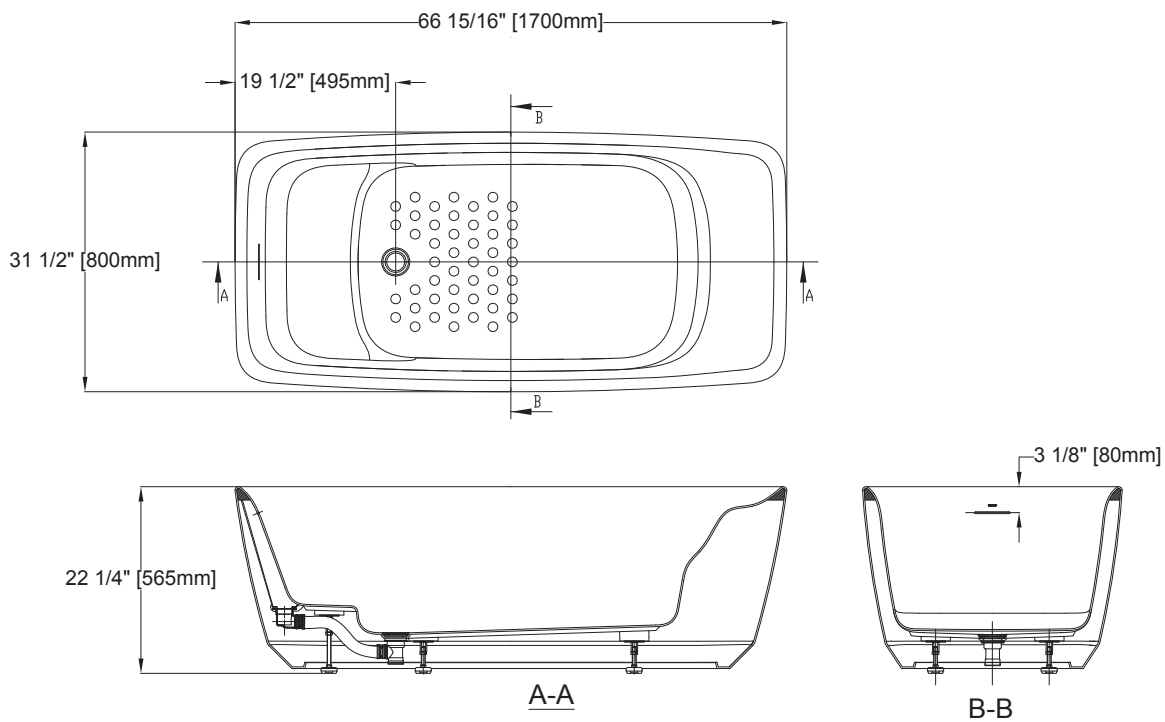

Flotation Freestanding Square Bathtub

FEATURES

- 66-15/16" L x 31-1/2" W x 22-1/4" H
- Constructed with solid surface Galalato™ engineered to resist stains, retain heat, and minimize maintenance
- Shaped to recline the body and simulate a comforting embrace, providing relaxation and a deep sensation of ease
- Multi-functional design provides a new way for easy bathing
- Slip-resistant surface
- Direct push drain
- 67.5 gallon capacity

COLORS/FINISHES

- #GW Gloss White

Made to Order

- #TBL Matte Black and Gloss White

PRODUCT SPECIFICATION

The flotation tub shall be 66-15/16" in length, 31-1/2" in width and 22-1/4" in height. Bath shall be freestanding with drain. Bath shall have slip resistant surface. Bath shall have a Galalato material construction. Bath shall be TOTO Model PJY1724PWEU# ____.

#GW - Gloss White with Silver Drain Cover

#TBL - Matte Black and Gloss White with White Drain Cover

RECLINE COMFORT™

PJY1724PWEU

Flotation Freestanding Square Bathtub

SPECIFICATIONS

Size	66-15/16"L x 31-1/2"W x 22-1/4"H
Water Depth	14-5/8" (371mm)
Gallons	67.5 to overflow
Warranty	Three Year Limited Warranty
Material	Galalato™ Reinforced Marble
Shipping Weight	334 lbs
Shipping Dimensions	71-5/8"L x 36-1/8"W x 30-1/8"H

DIMENSIONS

TOTO

Ph: (888) 295-8134 | Fax: (800) 699-4889 | www.totousa.com | © TOTO USA

These dimensions and specifications are subject to change without notice

#SS-01492 v.03