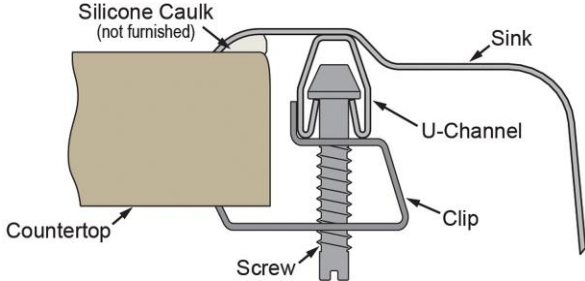

PRODUCT SPECIFICATIONS

Elkay Celebrity Stainless Steel 25" x 17" x 7-1/8", Single Bowl Drop-in Classroom Sink and Faucet Kit. Sink is manufactured from 20 gauge 304 Stainless Steel with a Brushed Satin finish, Center drain placement, and Bottom only pads.

Installation Type:	Drop-in
Material:	304 Stainless Steel
Finish:	Brushed Satin
Gauge:	20
Sound Deadening:	Bottom only pads
Number of Bowls:	1
Sink Dimensions:	25" x 17" x 7-1/8"
Bowl 1 Dimensions:	16" x 13-1/2" x 7"
Drain Size:	3-1/2" (89mm)
Drain Location:	Center
Minimum Cabinet Size:	30"
Mounting Hardware:	Part # 64090012 included for countertops up to 3/4" (19mm) thick
Cutout Template #:	1000001246

Template is available for download at elkay.com. CAD software will be required to open the template.

Cutout Dimensions for Drop-in Installation:

24-3/8" x 16-3/8" (619mm x 416mm) with 1-1/2" (38mm) corner radius

Installation Profile:

OPTIONAL ACCESSORIES

Hardware:	LK364, LK463