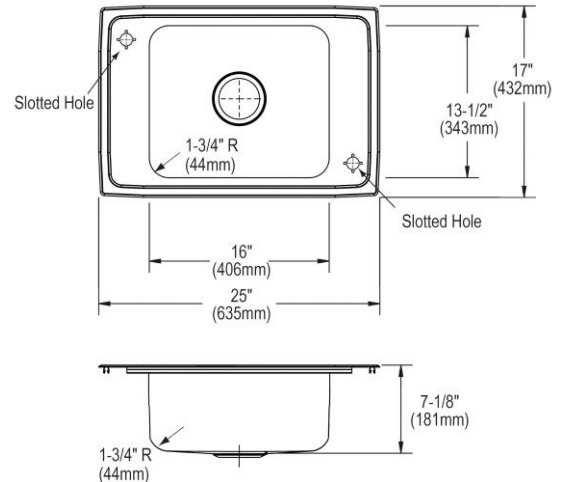

Installation Type:	Drop-in
Material:	304 Stainless Steel
Finish:	Brushed Satin
Gauge:	20
Sound Deadening:	Bottom only pads
Number of Bowls:	1
Sink Dimensions:	25" x 17" x 7-1/8"
Bowl 1 Dimensions:	16" x 13-1/2" x 7"
Drain Size:	3-1/2" (89mm)
Drain Location:	Center
Minimum Cabinet Size:	30"
Mounting Hardware:	Part # 64090012 included for countertops up to 3/4" (19mm) thick
Cutout Template #:	1000001246

Template is available for download at elkay.com. CAD software will be required to open the template.

Cutout Dimensions for Drop-in Installation:

24-3/8" x 16-3/8" (619mm x 416mm) with 1-1/2" (38mm) corner radius

Similar models are available with: N/A

1-1/8" (29mm) Diameter Slotted Holes (2 Places)

PART: _____ QTY: _____

PROJECT: _____

CONTACT: _____

DATE: _____

NOTES: _____

APPROVAL: _____