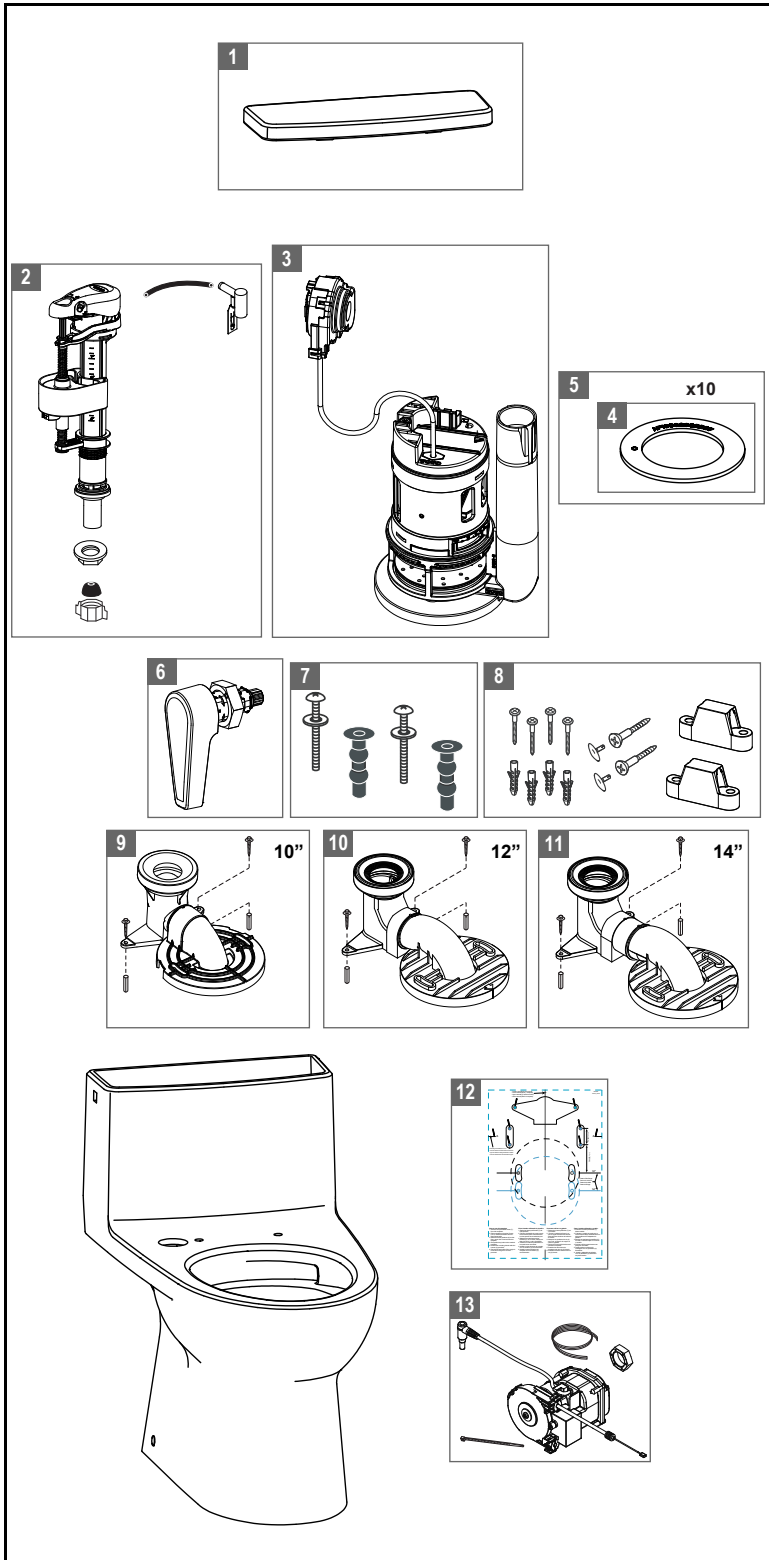

MS672124CEF, MS672124CEFG & MS672124CEFRG

1.0 gpf Toilet, Elongated Bowl, Universal Height, TORNADO FLUSH®, CEFIONTECT®, Unifit Rough-in & Optional Auto Flush

Actual Product may vary slightly from illustration.

Note:

Item	Part Number	Description
1	TCU672CR#01	Tank Lid - Cotton
	TCU672CR#12	Tank Lid - Sedona Beige
	TCU672CR#03	Tank Lid - Bone
	TCU672CR#51	Tank Lid - Ebony
2	TSU82.35-A	Fill Valve
3	THU907-A	Flush Valve for 1G
	THU908-A	Flush Valve for 1G Right Hand
4	THU474	Seal Gasket
5	THU475	Seal Gasket (10pk)
6	THU887#01-A	Trip Lever - Cotton
	THU887#BN-A	Trip Lever - Brushed Nickel
	THU887#CP-A	Trip Lever - Chrome
	THU887#MB-A	Trip Lever - Matte Black
	THU887#PN-A	Trip Lever - Polished Nickel
	THU890#CP-A	Trip Lever - Chrome - Right Hand
7	THU651N	Top Mounting Seat Hardware
8	THU764#01-A	Toilet Mounting Hardware - Cotton
	THU764#12-A	Toilet Mounting Hardware - Sedona Beige
	THU764#03-A	Toilet Mounting Hardware - Bone
	THU764#51-A	Toilet Mounting Hardware - Ebony
9	TSU10W.10	Unifit 10" Rough-in
10	TSU10W.12	Unifit 12" Rough-in
11	TSU10W.14	Unifit 14" Rough-in
12	0GU230-A	Installation Template for 12" rough-in
	0GU231-A	Installation Template for 10" & 14" rough-in
13	THU881	Motor unit for Autoflush Single Flush 1G