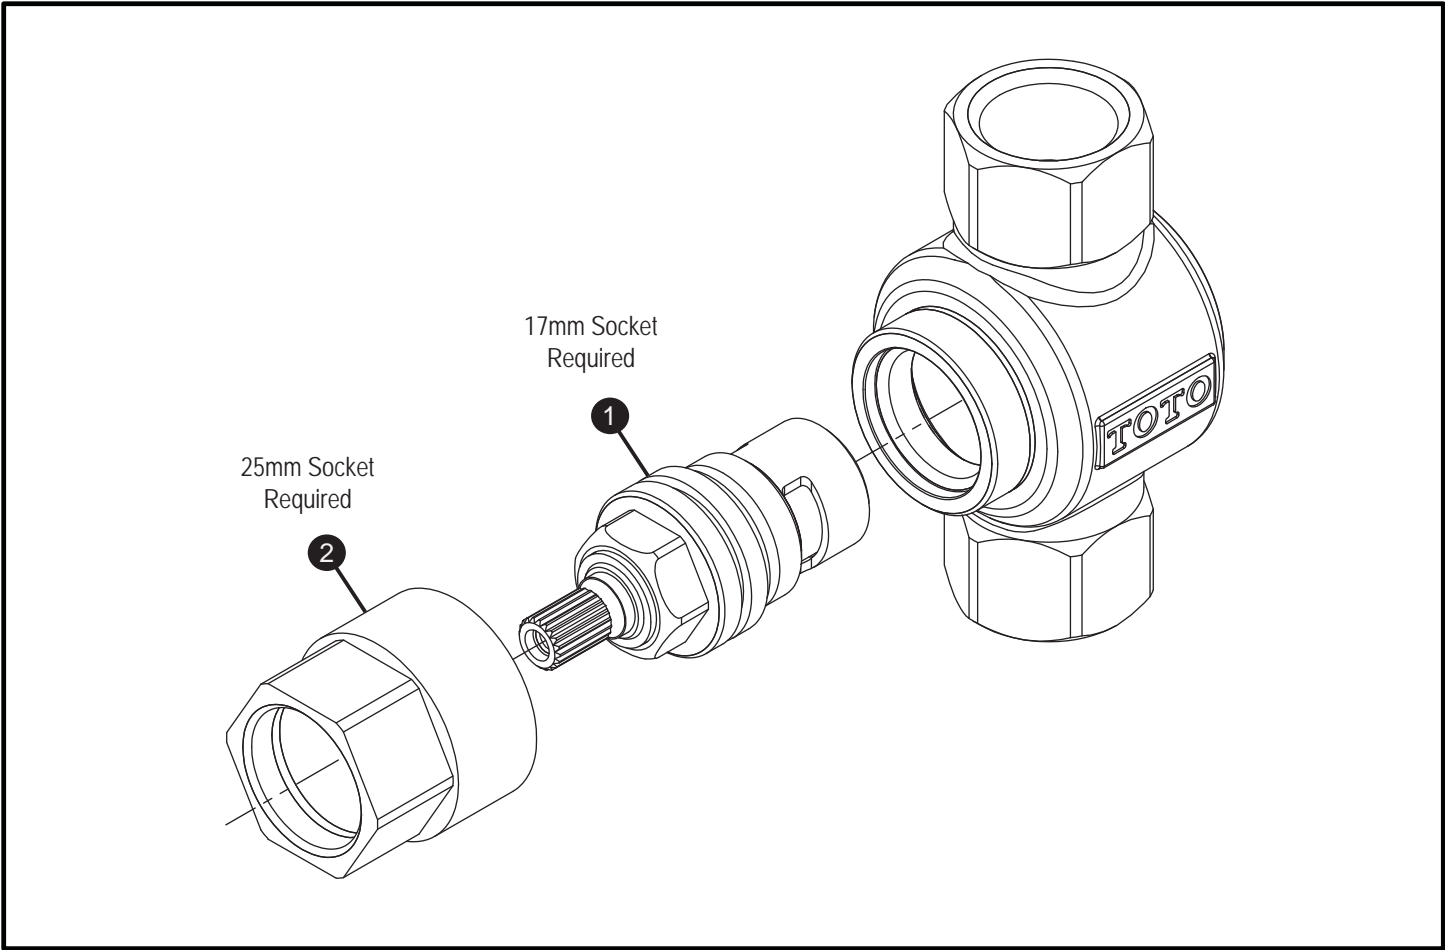

Volume Control Valve

Item	Part	Description
1	THP4803	Cartridge
2	THP4804	Nut