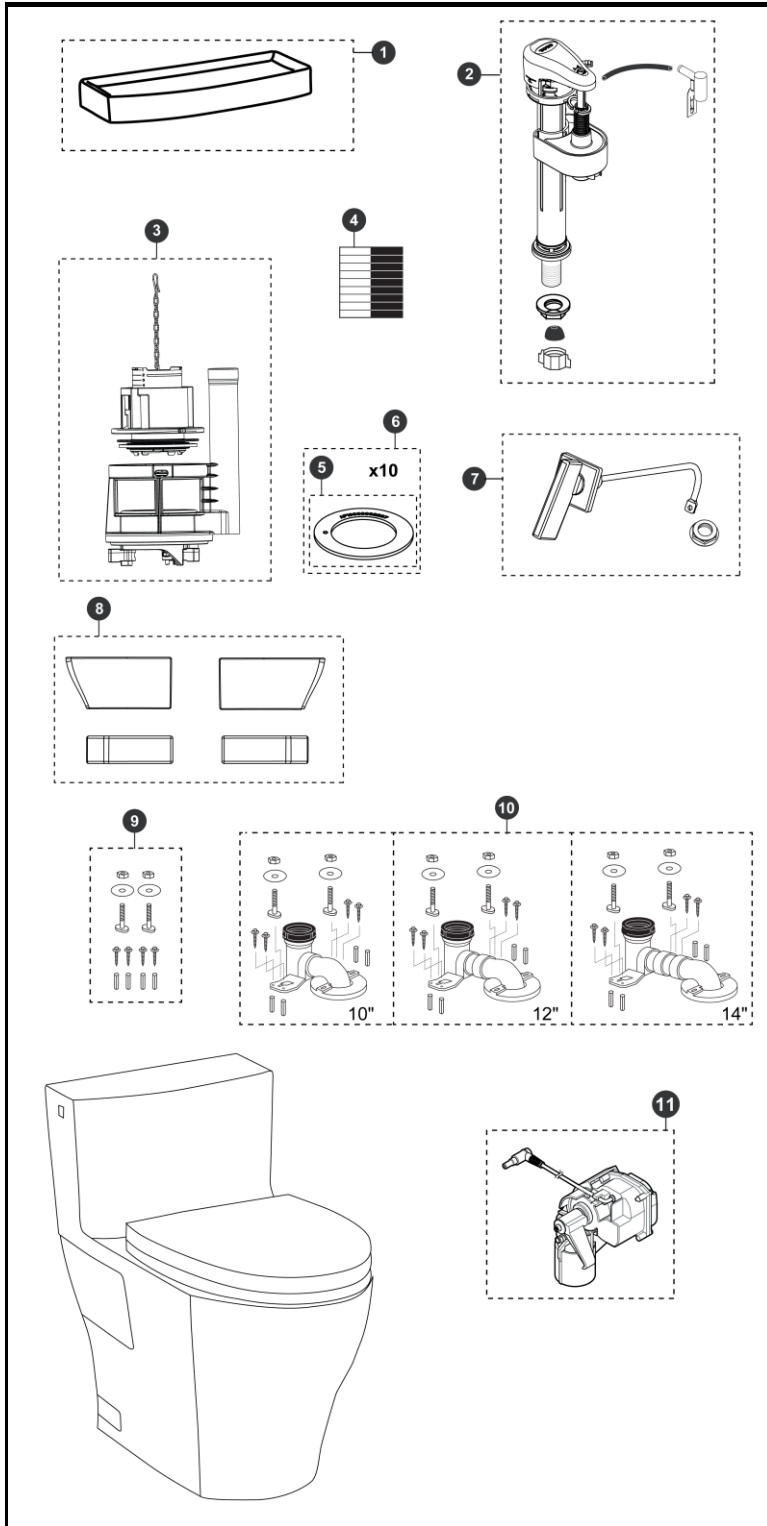

MS624124CEF(G), MS624234CEFG, MW6243046CEFG(A) & MW6243056CEFG(A)

MS624124CEFG
CST624CEFGAT40
SS124

MS624234CEFG
CST624CEFGAT40
SS234

MW6243046CEFG(A)
CST624CEFGAT40
SW3046AT40

MW6243056CEFG(A)
CST624CEFGAT40
SW3056AT40

MS624124CEF
CST624CEFAT40
SS124

Legato® WASHLET®+

**1.28Gpf Toilet, Elongated, Universal Height,
TORNADO FLUSH®, Unifit Rough-in,
(including CEFIONTECT® & Auto Flush)**

Item	Part	Description
1	TCU624CRE#01 TCU624CRE#03 TCU624CRE#11 TCU624CRE#12 TCU624CRE#51	Tank Lid - Cotton Tank Lid - Bone Tank Lid - Colonial White Tank Lid - Sedona Beige Tank Lid - Ebony
2	TSU51A	Fill Valve
3	THU780-A	Flush Valve
4	THU234	Velcro Tape
5	THU407	Seal Gasket (1 piece)
6	THU370	Seal Gasket (10 piece)
7	THU312N#CP THU312N#BN THU312N#PN	Trip Lever - Chrome Plated Trip Lever - Brushed Nickel Trip Lever - Polished Nickel
8	THU344#01 THU344#03 THU344#11 THU344#12 THU344#51	Side Plates w/ Velcro Tape - Cotton Side Plates w/ Velcro Tape - Bone Side Plates w/ Velcro Tape - Colonial White Side Plates w/ Velcro Tape - Sedona Beige Side Plates w/ Velcro Tape - Ebony
9	THU020	UniFit Mounting Set
10	TSU03W.10R TSU03W.12R TSU03W.14R	UniFit - 10" Rough-in UniFit - 12" Rough-in UniFit - 14" Rough-in
11	THU767	Auto Flush unit for single flush

Note:

Product Number Explanations

One-piece Toilet

(MS) Toilet & Seat
(CST) Gravity type toilet
(MW) Toilet & Washlet
(624) Toilet Model
(124) Seat Model
(234) Seat Model

(C) TORNADO
FLUSH®
(E) 1.28gpf / 4.8Lpf
(F) Universal Height
(G) CEFIONTECT®
(A) Auto Flush
compatible
(T40) WASHLET®+