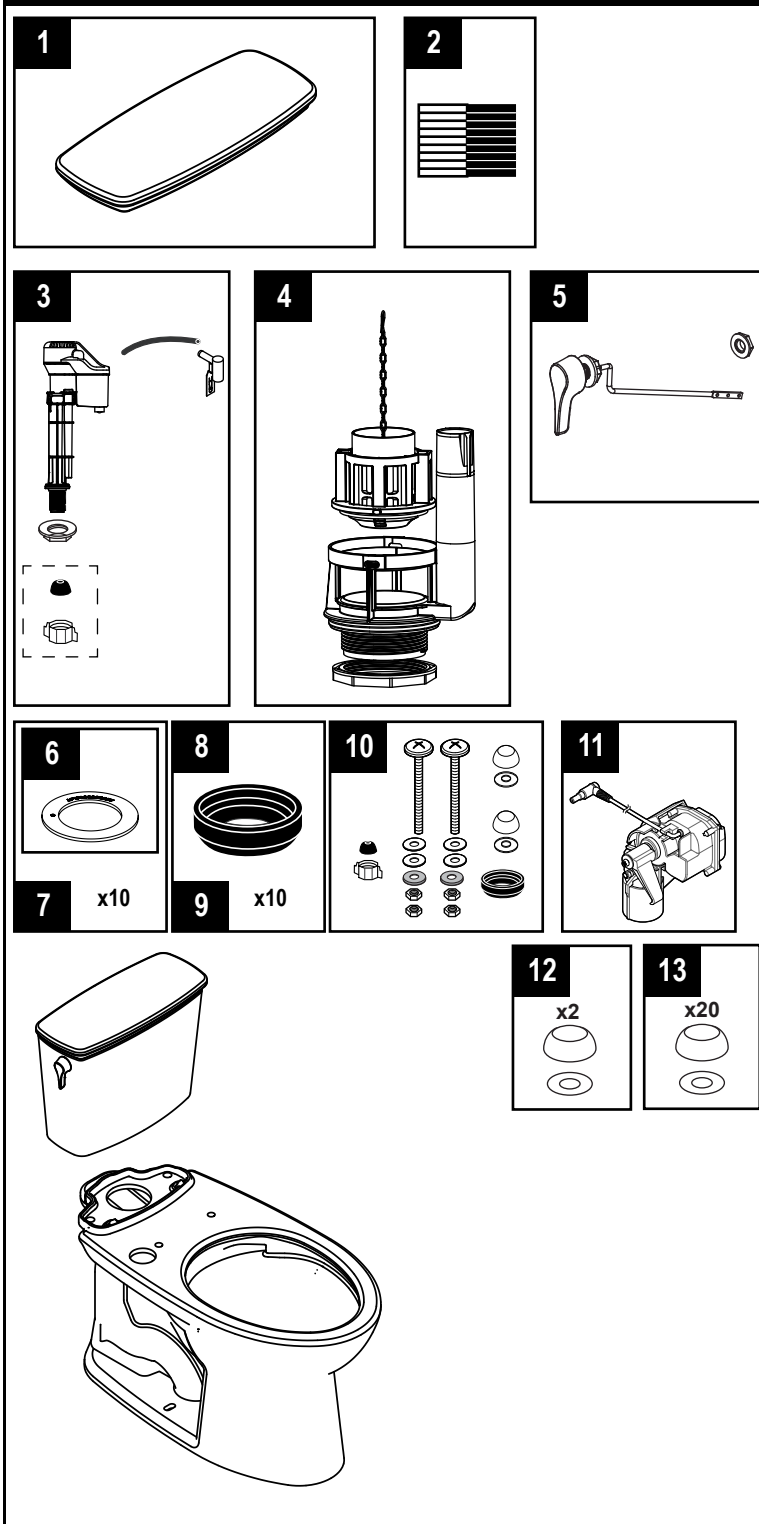

**CST786CEFG.10, MS786124CEFG.10, MW7863046CEFG(A).10, MW7863056CEFG(A).10 &
MW7863074CEFG.10, MW7863084CEFG.10**

CST786CEFG.10 C776CEFG.10 ST786EA	MS786124CEFG.10 C776CEFGT40.10 ST786EA	MW7863046CEFG(A).10 C776CEFGT40.10 ST786EA
MW7863056CEFG(A).10 C776CEFGT40.10 ST786EA	MW7863074CEFG.10 C776CEFGT40.10 ST786EA	MW7863084CEFG.10 C776CEFGT40.10 ST786EA

**10" Drake® Transitional
1.28 Gpf Toilet, Elongated
TORNADO FLUSH®, Universal Height,
(including CEFIONTECT®)**

Item	Part	Description
1	TCU786CR#01	Tank Lid w/ Velcro Tape - Cotton
	TCU786CR#03	Tank Lid w/ Velcro Tape - Bone
	TCU786CR#11	Tank Lid w/ Velcro Tape - Colonial White
	TCU786CR#12	Tank Lid w/ Velcro Tape - Sedona Beige
	TCU786CR#51	Tank Lid w/ Velcro Tape - Ebony
2	THU107	Velcro Tape
3	TSU708	Fill Valve Assembly
4	THU829-A	Flush Valve Assembly, 1.28 GPF
5	THU398#CP-A	Trip Lever Handle - Chrome Plated
	THU398#PN-A	Trip Lever Handle - Polished Nickel
	THU398#BN-A	Trip Lever Handle - Brushed Nickel
	THU398#01-A	Trip Lever Handle - Cotton
6	THU407	Flush Valve Seal Gasket - 1pc
7	THU370	Flush Valve Seal Gasket - 10pc
8	9BU024E	Tank to Bowl Gasket - 1pc
9	THU131	Tank to Bowl Gasket - 10pc
10	THU828#01-A	Tank to Bowl Mounting Hardware - Cotton
	THU828#03-A	Tank to Bowl Mounting Hardware - Bone
	THU828#11-A	Tank to Bowl Mounting Hardware - Colonial White
	THU828#12-A	Tank to Bowl Mounting Hardware - Sedona Beige
	THU828#51-A	Tank to Bowl Mounting Hardware - Ebony
11	THU767	Autoflush Unit
12	THU044S#XX	Bolt Cap Set - (1 Toilet)
13	THU098#XX	Bolt Cap Set - (10 Toilets)

Note:

#XX denotes the following color code: #01, #03, #11, #12 & #51

Product Number Explanations

Two-Piece Toilet	Tank	Bowl
(CST) Gravity Type Toilet	(ST) Tank	(C) Bowl
(MS) Toilet & Seat Combo	(786) Model	(776) Model
(MW) Toilet & WASHLET® Combo	(E) 1.28 Gpf	(C) TORNADO FLUSH®
(SS) Seat	(A) AUTO FLUSH	(G) CEFIONTECT®
(SW) WASHLET® (786) Model		(T40) WASHLET®+
(C) TORNADO FLUSH®		
(E) 1.28 Gpf (G) CEFIONTECT®		