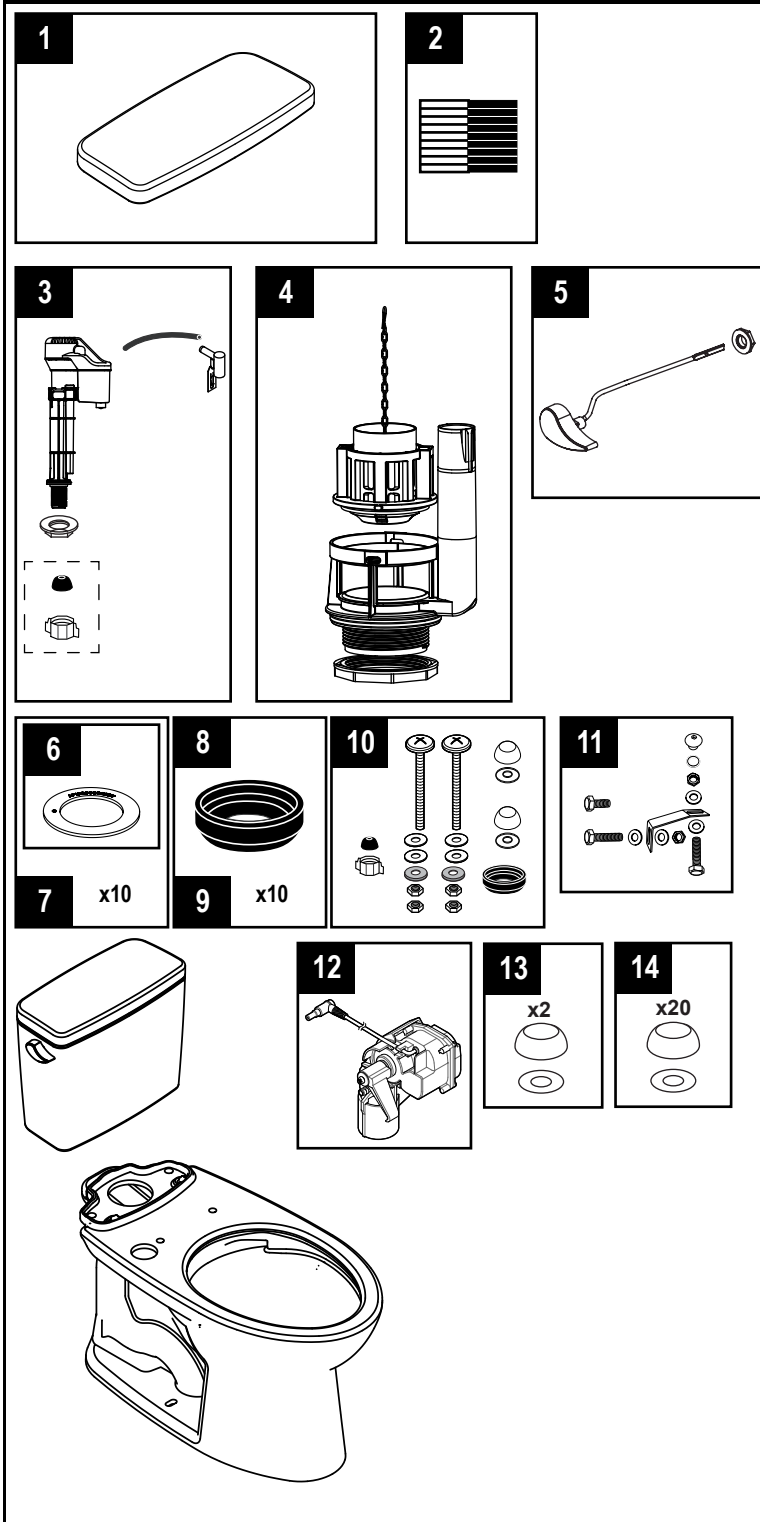

Drake®

**1.28 Gpf Toilet, Elongated
TORNADO FLUSH®, Universal Height,
(including CEFIONTECT®), Right Hand Trip Lever**

Item	Part	Description
1	TCU776CR#01	Tank Lid w/ Velcro Tape - Cotton
	TCU776CR#03	Tank Lid w/ Velcro Tape - Bone
	TCU776CR#11	Tank Lid w/ Velcro Tape - Colonial White
	TCU776CR#12	Tank Lid w/ Velcro Tape - Sedona Beige
	TCU776CR#51	Tank Lid w/ Velcro Tape - Ebony
2	THU107	Velcro Tape
3	TSU708	Fill Valve Assembly
4	THU825-A	Flush Valve Assembly, 1.28 GPF
	THU826-A	Flush Valve Assembly, 1.28 GPF (Insulated Tank)
5	THU808#CP-A	Trip Lever Handle - Chrome Plated
	THU808#PN-A	Trip Lever Handle - Polished Nickel
	THU808#BN-A	Trip Lever Handle - Brushed Nickel
	THU808#PB-A	Trip Lever Handle - Polished Brass
	THU808#RB-A	Trip Lever Handle - Oil Rubbed Bronze
	THU808#01-A	Trip Lever Handle - Cotton
	THU808#03-A	Trip Lever Handle - Bone
	THU808#11-A	Trip Lever Handle - Colonial White
	THU808#12-A	Trip Lever Handle - Sedona Beige
	THU808#51-A	Trip Lever Handle - Ebony
	THU820#01-A	Trip Lever Right Handle - Cotton
	THU820#CP-A	Trip Lever Right Handle - Chrome Plated
	THU820#PN-A	Trip Lever Right Handle - Polished Nickel
	THU820#BN-A	Trip Lever Right Handle - Brushed Nickel
	THU820#PB-A	Trip Lever Right Handle - Polished Brass
6	THU407	Flush Valve Seal Gasket - 1pc
7	THU370	Flush Valve Seal Gasket - 10pc
8	9BU024E	Tank to Bowl Gasket - 1pc
9	THU131	Tank to Bowl Gasket - 10pc
10	THU828#01-A	Tank to Bowl Mounting Hardware - Cotton
	THU828#03-A	Tank to Bowl Mounting Hardware - Bone
	THU828#11-A	Tank to Bowl Mounting Hardware - Colonial White
	THU828#12-A	Tank to Bowl Mounting Hardware - Sedona Beige
	THU828#51-A	Tank to Bowl Mounting Hardware - Ebony
11	THU089	Bolt Down Set
12	THU767	Autoflush Unit
13	THU044S#XX	Bolt Cap Set - (1 Toilet)
14	THU098#XX	Bolt Cap Set - (10 Toilets)