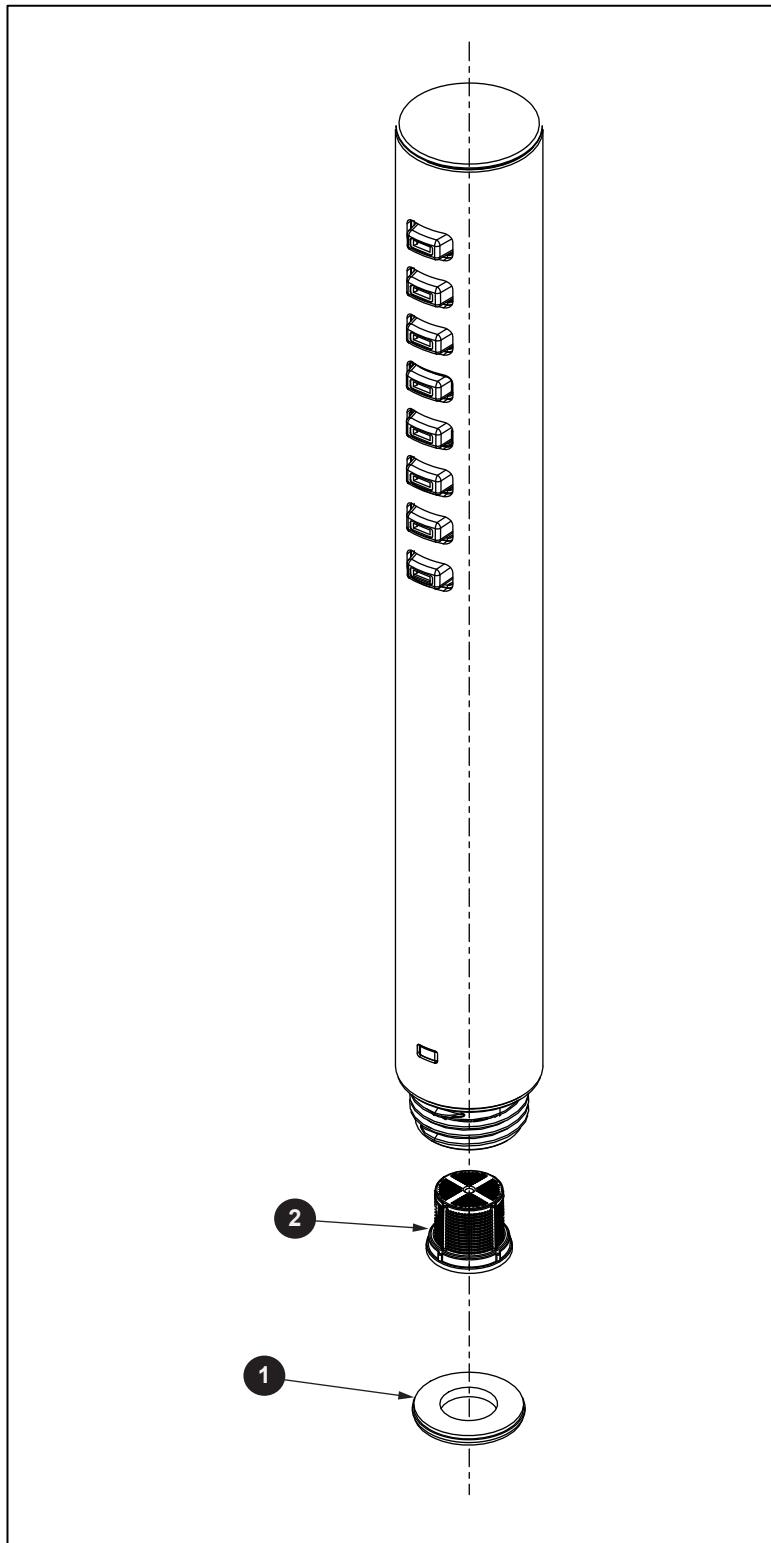

1-Mode Handshower (Cylindrical)

Item	Part	Description
1	THP5171	Gasket
2	THP5291	Filter Screen