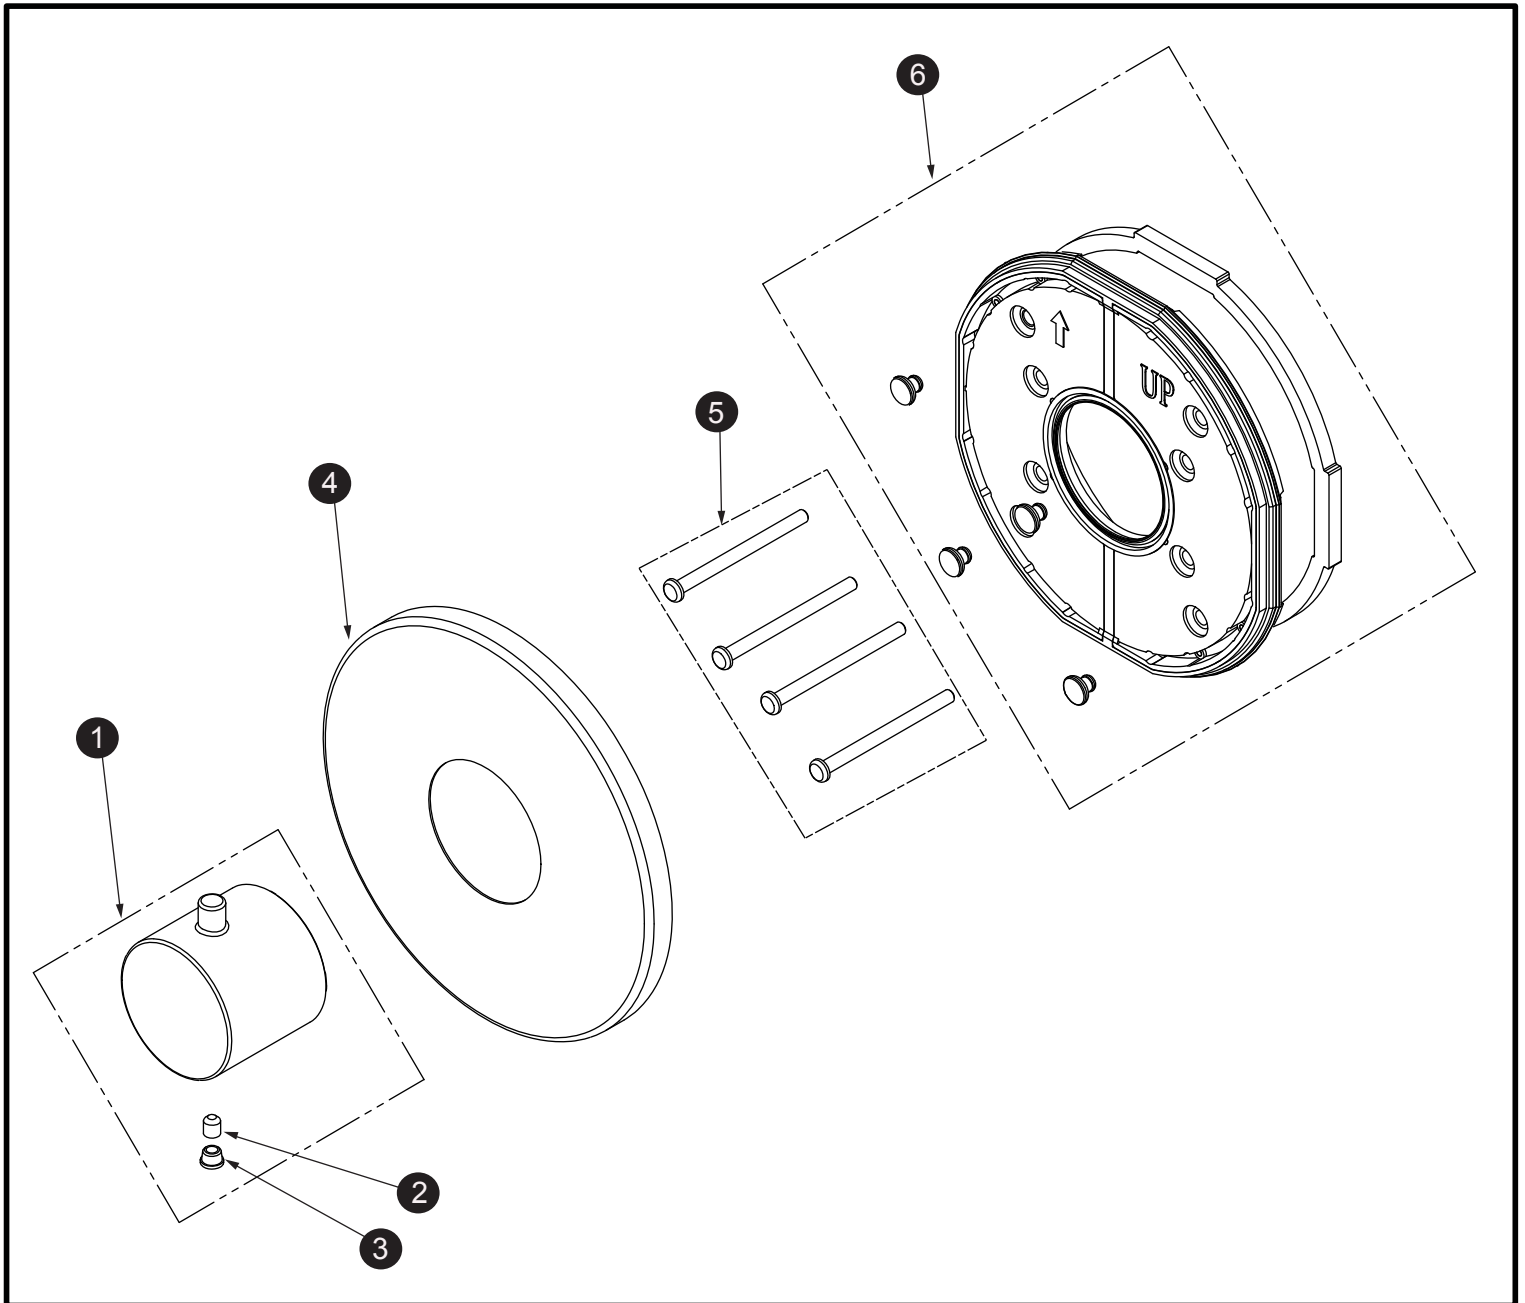

2-Way w/o Shutoff Diverter Trim (Round)

Item	Part	Description
------	------	-------------

1*	THP5257#\$\$	Handle
2	THP5258	Set Screw
3	THP5316	Plug
4*	THP5261#\$\$	Trim
5	THP5219	Screw (4pcs/pkg)
6	THP5220	Lining Plate

* Please specify finish when ordering

LEGEND

\$\$ = Denotes Finish

#CP = Polished Chrome

#BN = Brushed Nickel

#PN = Polished Nickel