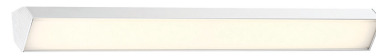

Fixture Type: _____

Catalog Number: _____

Project: _____

Location: _____

Revel Bathroom Sconce 3000K

Model & Size	Color Temp & CRI	Watt	Voltage	LED Lumens	Delivered Lumens	Finish
WS-82919 19"	3000K 90	22W	120 VAC	1492	770	AL Brushed Aluminum

Example: **WS-82919-AL**

DESCRIPTION

Aluminum body with co-extruded acrylic

FEATURES

- Available in multiple sizes to meet numerous applications
- ACLED driverless technology
- 5 year warranty

SPECIFICATIONS

Color Temp:	3000K
Input:	120 VAC, 50/60Hz
CRI:	90
Dimming:	ELV: 100 - 10%
Rated Life:	54000 Hours
Mounting:	Can be mounted on wall in all orientations
Standards:	ETL, cETL, Title 24 JA8-2016 Compliant Damp Location Listed