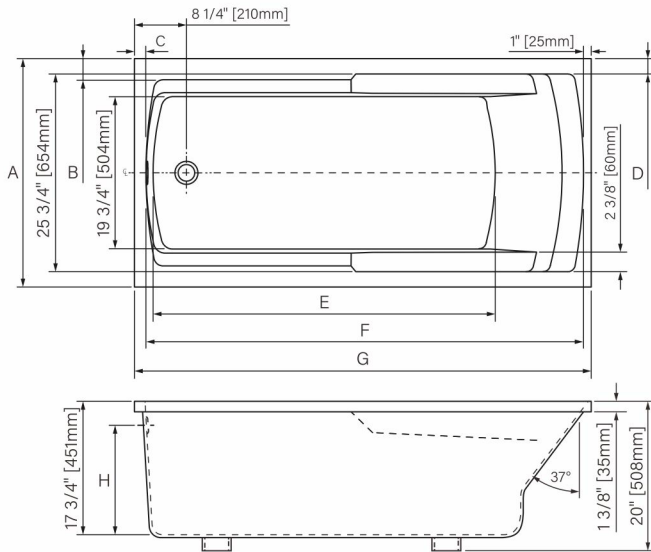

Heated backrest/
Dossier chauffant

Single space/
Espace simple

Immersion point/
Point d'immersion

Capacity/
Capacité

20 years warranty/
Garantie 20 ans

Drop-in bathtub / Baignoire en podium		Immersion point / Point d'immersion	Capacity / Capacité
59 1/2" x 29 3/4" x 20"	1511mm x 756mm x 508mm	14 5/8"	163L - 43 US gal
65 3/4" x 31 7/8" x 20"	1670mm x 810mm x 508mm	13 3/4"	182L - 48 US gal
71 1/2" x 31 7/8" x 20"	1816mm x 810mm x 508mm	13 3/4"	204L - 54 US gal

Roma

Drop-in bathtub

Baignoire en podium

59 1/2" x 29 3/4" x 20"

65 3/4" x 31 7/8" x 20"

71 1/2" x 31 7/8" x 20"

Variable dimensions / Dimensions variables

	A	B	C	D	E	F	G	H
6030	29 3/4" 756mm	2 3/4" 70mm	1 1/2" 38mm	1 1/2" 38mm	44 1/2" 1130mm	55 3/4" 1416mm	59 1/2" 1511mm	14 5/8" 371mm
6632	31 7/8" 810mm	3 1/4" 83mm	1 1/4" 32mm	2 1/2" 64mm	5" 1295mm	62" 1575mm	65 3/4" 1670mm	13 3/4" 349mm
7232	31 7/8" 810mm	3 1/4" 83mm	1 1/4" 32mm	2 1/2" 64mm	58" 1473mm	67 3/4" 1721mm	71 1/2" 1816mm	13 3/4" 349mm

59 1/2" x 29 3/4" x 20"

TRM6030DA0_1

65 3/4" x 31 7/8" x 20"

TRM6632DA0_1

71 1/2" x 31 7/8" x 20"

TRM7232DA0_1

System / Système

Contour