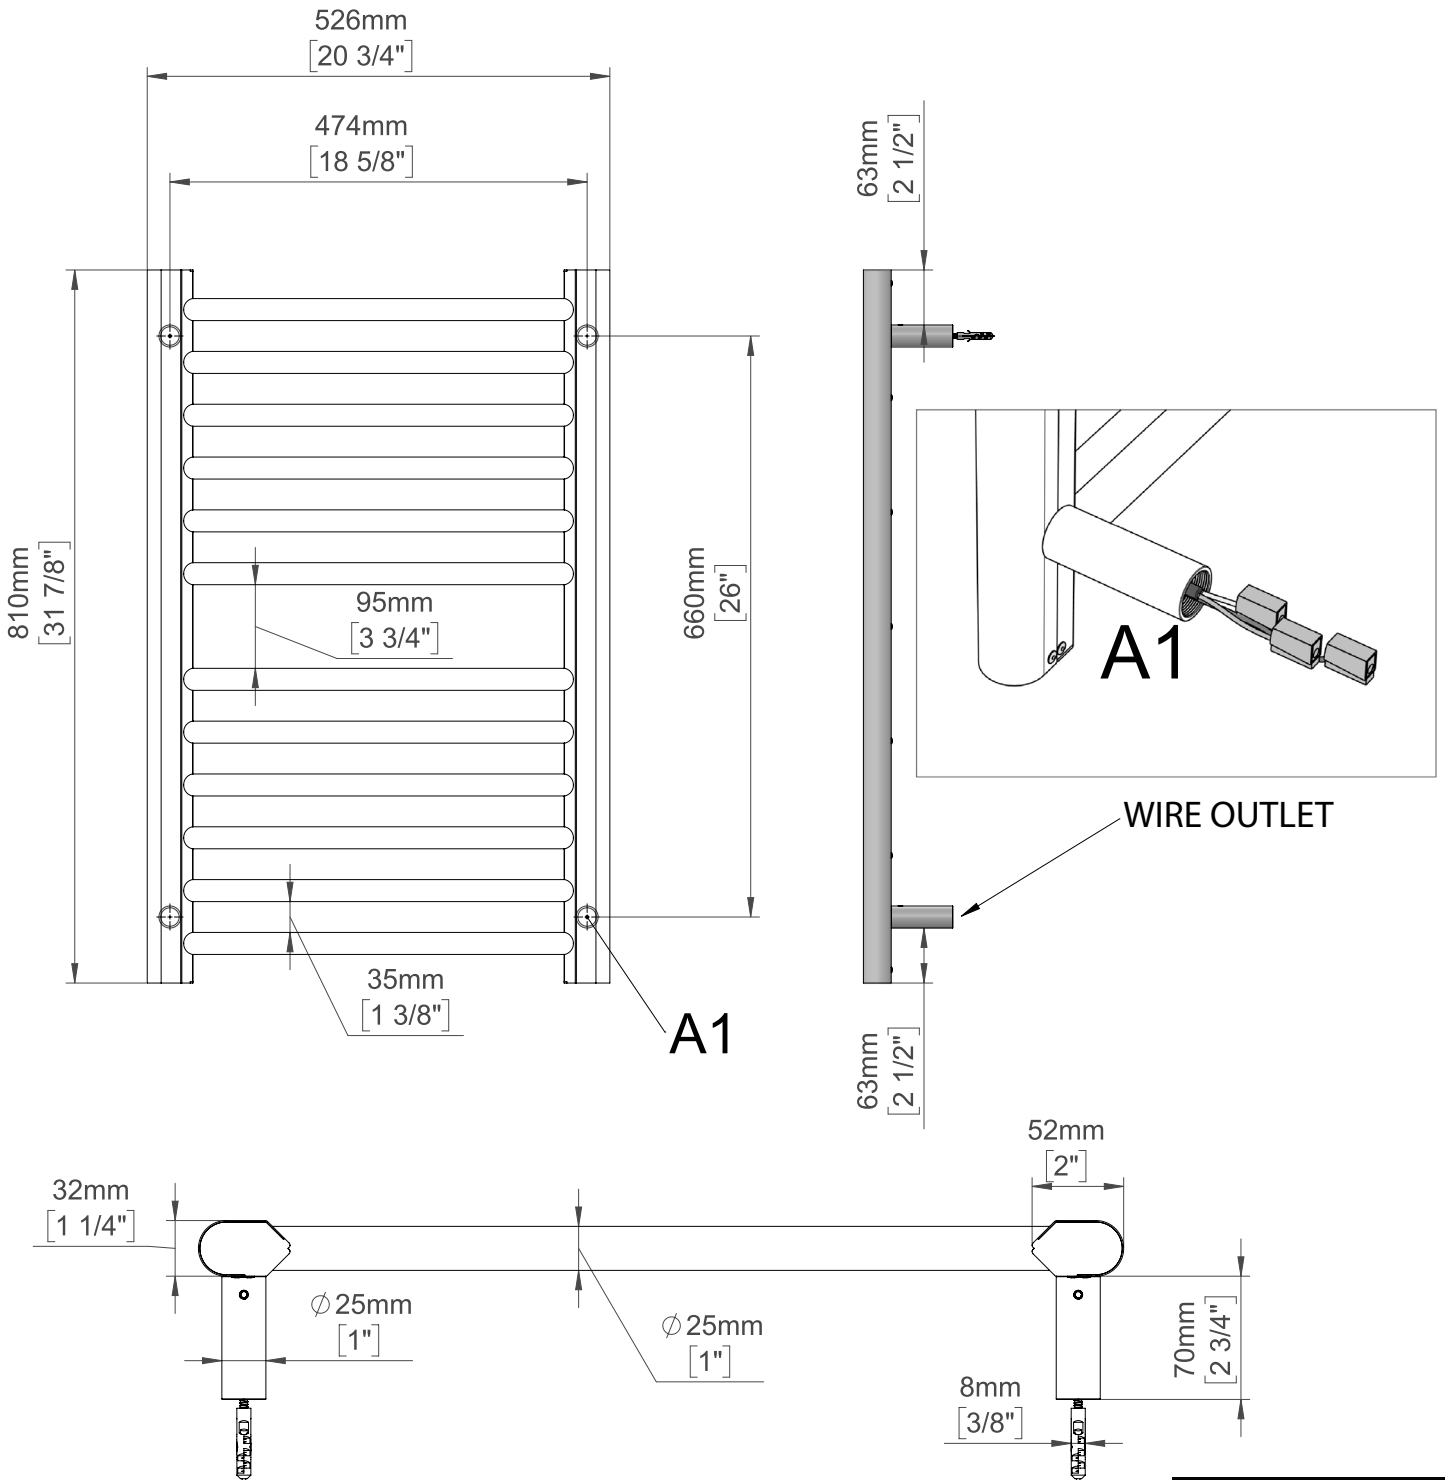

## MODEL: S2132.2

### TECHNICAL DRAWING

**S2132P.2**  
POLISHED

**S2132B.2**  
BRUSHED

**S2132SB.2**  
SATIN BRASS

**S2132BB.2**  
BRUSHED BRONZE

<b>VOLTS:</b>	<b>115</b>
<b>WATTS:</b>	<b>170</b>
<b>AMPS:</b>	<b>1.42</b>