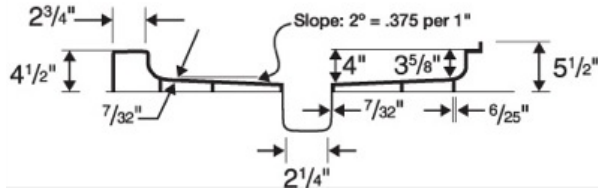

SS-3248 32" x 48" Single Threshold Shower Pan

Model number: SF03248MD

Dimensions: 32" x 48" x 6"

Installation:

Material: Swanstone

Standard Features:

- Reinforced solid surface means color and texture run all the way through and cannot wear away.
- Will not mold or mildew, no grout to clean.
- Coordinates with Swanstone shower and bath systems.
- Pebbled, slip-resistant surface.

Swan products adhere to one or more of the following certifications:

Recommended products (Visit our website for a complete list of our recommended products)

No	Description
134663	Kameleon SC Sliding Shower Door 43-47 x 71 in. 6 mm
134674	Kameleon SC Sliding Shower Door 43-47 x 71 in. 8 mm
136271	Duel Sliding Shower Door 44-47 x 70 ½-74 in. 8 mm

SS-3248 32" x 48" Single Threshold Shower Pan

Model number: SF03248MD

Dimensions: 32" x 48" x 6"

Installation:

Material: Swanstone

	SS-3232	SS-3248	SS-3260	SS-3442	SS-3448
A:	32"	48"	60"	42"	48"
B:	32"	32"	32"	34"	34"
C:	16"	24"	30"	21"	24"
D:	16"	16"	16"	17"	17"

Dimensions:
32 x 48 x 5 1/2 in.
Weight:
44 lbs
Shape:
Rectangular
Drain location:
Center
Installation:

Project:

Contractor:

Representative:

Date:

Tel:

Notes: