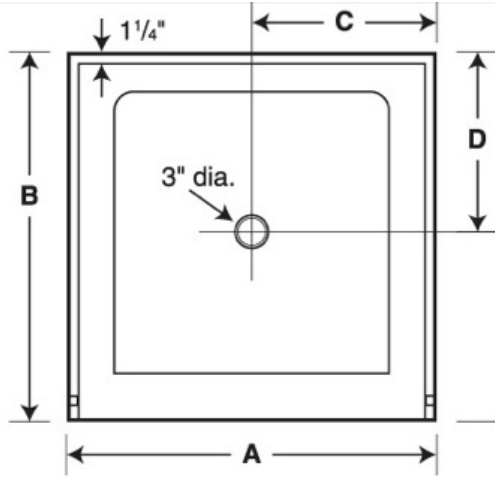

SS-3248 32" x 48" Single Threshold Shower Pan

Model number: SF03248MD

Dimensions: 32" x 48" x 6"

Installation:

Material: Swanstone

Standard Features:

- Reinforced solid surface means color and texture run all the way through and cannot wear away.
- Will not mold or mildew, no grout to clean.
- Coordinates with Swanstone shower and bath systems.
- Pebbled, slip-resistant surface.

Swan products adhere to one or more of the following certifications:

Recommended products (Visit our website for a complete list of our recommended products)

No	Description
134663	Kameleon SC Sliding Shower Door 43-47 x 71 in. 6 mm
134674	Kameleon SC Sliding Shower Door 43-47 x 71 in. 8 mm
136271	Duel Sliding Shower Door 44-47 x 70 ½-74 in. 8 mm

SS-3248 32" x 48" Single Threshold Shower Pan

Model number: SF03248MD

Dimensions: 32" x 48" x 6"

Installation:

Material: Swanstone

	SS-3232	SS-3248	SS-3260	SS-3442	SS-3448
A:	32"	48"	60"	42"	48"
B:	32"	32"	32"	34"	34"
C:	16"	24"	30"	21"	24"
D:	16"	16"	16"	17"	17"

Dimensions:
32 x 48 x 5 1/2 in.
Weight:
44 lbs
Shape:
Rectangular
Drain location:
Center
Installation:

Project:

Contractor:

Representative:

Date:

Tel:

Notes: