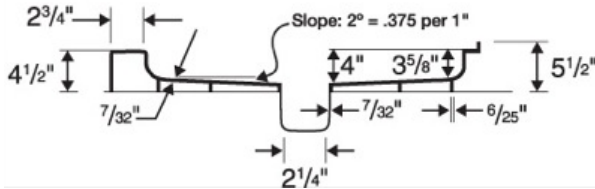

Project:

Contractor:

Representative:

Date:

Tel:

Notes: