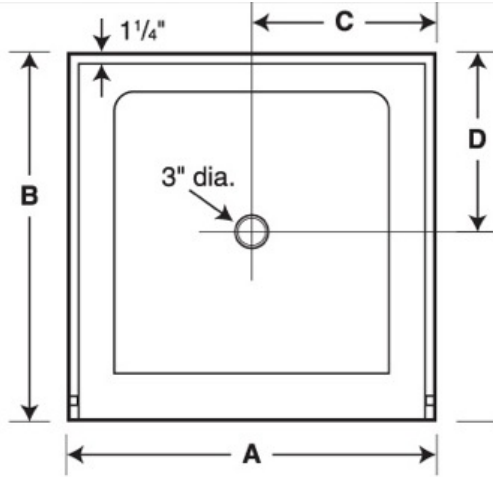

SS-3442 34" x 42" Single Threshold Shower Pan

Model number:

SF03442MD

Dimensions: 34" x 42" x 6"

Installation:

Material: Swanstone

Standard Features:

- Reinforced solid surface means color and texture run all the way through and cannot wear away.
- Will not mold or mildew, no grout to clean.
- Coordinates with Swanstone shower and bath systems.
- Pebbled, slip-resistant surface.

Bisque (018)

Bone (037)

Certifications

Swan products adhere to one or more of the following certifications:

Recommended products (Visit our website for a complete list of our recommended products)

No	Description
134662	Kameleon SC Sliding Shower Door 40-44 x 71 in. 6 mm
134562	Kameleon Sliding Shower Door 40-44 x 71 in. 6 mm
SW000004	CCSK723648 36" x 48" x 72" Crystal Colors Shower Wall Kits

SS-3442 34" x 42" Single Threshold Shower Pan

Model number:

SF03442MD

Dimensions: 34" x 42" x 6"

Installation:

Material: Swanstone

	SS-3232	SS-3248	SS-3260	SS-3442	SS-3448
A:	32"	48"	60"	42"	48"
B:	32"	32"	32"	34"	34"
C:	16"	24"	30"	21"	24"
D:	16"	16"	16"	17"	17"

Dimensions:

34 x 42 x 5 1/2 in.

Weight:

40 lbs

Shape:

Rectangular

Drain location:

Center