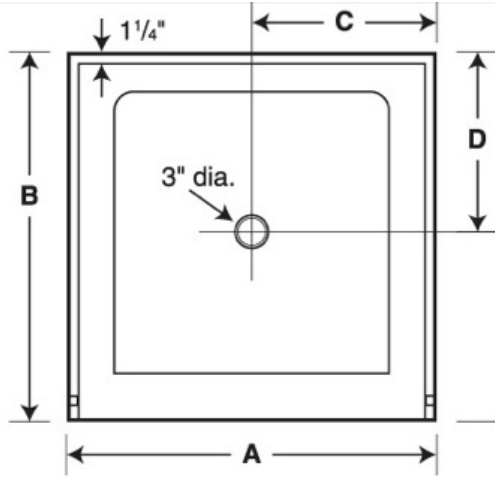

# SS-3448 34" x 48" Single Threshold Shower Pan

**Model number:**

SF03448MD

**Dimensions:** 34" x 48" x 6"

**Installation:**

**Material:** Swanstone

## Recommended products (Visit our website for a complete list of our recommended products)

No	Description
134663	Kameleon SC Sliding Shower Door 43-47 x 71 in. 6 mm
134674	Kameleon SC Sliding Shower Door 43-47 x 71 in. 8 mm
136271	Duel Sliding Shower Door 44-47 x 70 1/2-74 in. 8 mm

# SS-3448 34" x 48" Single Threshold Shower Pan

**Model number:** SF03448MD

**Dimensions:** 34" x 48" x 6"

**Installation:**

**Material:** Swanstone

	SS-3232	SS-3248	SS-3260	SS-3442	SS-3448
A:	32"	48"	60"	42"	48"
B:	32"	32"	32"	34"	34"
C:	16"	24"	30"	21"	24"
D:	16"	16"	16"	17"	17"

<b>Dimensions:</b>
34 x 48 x 5 1/2 in.
<b>Weight:</b>
39 lbs
<b>Shape:</b>
Rectangular
<b>Drain location:</b>
Center
<b>Installation:</b>

Project:

Contractor:

Representative:

Date:

Tel:

Notes: