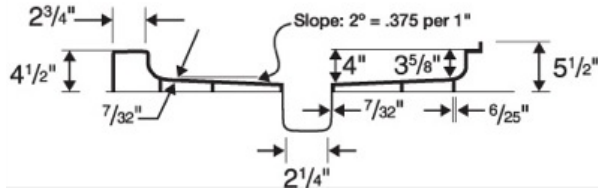

# SS-3448 34" x 48" Single Threshold Shower Pan

**Model number:** SF03448MD

**Dimensions:** 34" x 48" x 6"

**Installation:**

**Material:** Swanstone

	SS-3232	SS-3248	SS-3260	SS-3442	SS-3448
A:	32"	48"	60"	42"	48"
B:	32"	32"	32"	34"	34"
C:	16"	24"	30"	21"	24"
D:	16"	16"	16"	17"	17"

<b>Dimensions:</b>
34 x 48 x 5 1/2 in.
<b>Weight:</b>
39 lbs
<b>Shape:</b>
Rectangular
<b>Drain location:</b>
Center
<b>Installation:</b>

Project:

Contractor:

Representative:

Date:

Tel:

Notes: