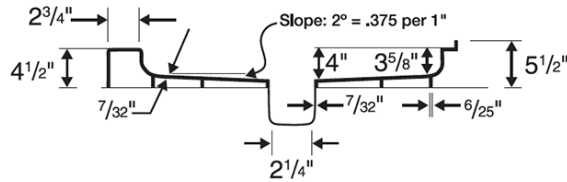

SS-3454 34" x 54" Single Threshold Shower Pan

Model number: SF03454MD

Dimensions: 34" x 54" x 6"

Installation:

Material: Swanstone

Standard Features:

- Reinforced solid surface means color and texture run all the way through and cannot wear away.
- Will not mold or mildew, no grout to clean.
- Coordinates with Swanstone shower and bath systems.
- Pebbled, slip-resistant surface.

SS-3454 34" x 54" Single Threshold Shower Pan

Model number: SF03454MD

Dimensions: 34" x 54" x 6"

Installation:

Material: Swanstone

Dimensions:

34 x 54 x 5 1/2 in.

Weight:

55 lbs

Shape:

Rectangular

Drain location:

Center

Installation:

Model	A	B	C	D
SS-3454	54"	34"	27"	17"

Project: