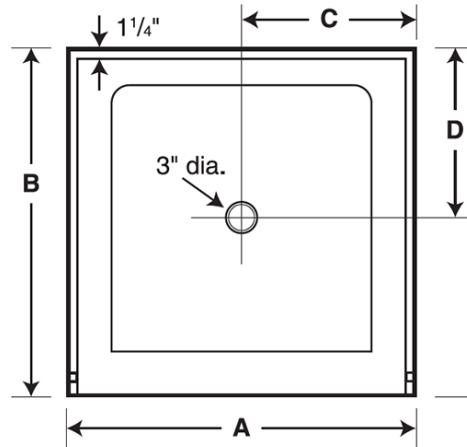

SS-3454 34" x 54" Single Threshold Shower Pan

Model number: SF03454MD

Dimensions: 34" x 54" x 6"

Installation:

Material: Swanstone

Standard Features:

- Reinforced solid surface means color and texture run all the way through and cannot wear away.
- Will not mold or mildew, no grout to clean.
- Coordinates with Swanstone shower and bath systems.
- Pebbled, slip-resistant surface.

SS-3454 34" x 54" Single Threshold Shower Pan

Model number: SF03454MD

Dimensions: 34" x 54" x 6"

Installation:

Material: Swanstone

Dimensions:

34 x 54 x 5 1/2 in.

Weight:

55 lbs

Shape:

Rectangular

Drain location:

Center

Installation:

Model	A	B	C	D
SS-3454	54"	34"	27"	17"

Project: