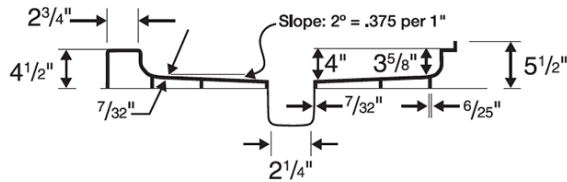

SS-3460 34" x 60" Single Threshold Shower Pan

Model number: SF03460MD

Dimensions: 34" x 60" x 6"

Installation:

Material: Swanstone

Standard Features:

- Reinforced solid surface means color and texture run all the way through and cannot wear away.
- Will not mold or mildew, no grout to clean.
- Coordinates with Swanstone shower and bath systems.
- Pebbled, slip-resistant surface.

SS-3460 34" x 60" Single Threshold Shower Pan

Model number: SF03460MD

Dimensions: 34" x 60" x 6"

Installation:

Material: Swanstone

Dimensions:

34 x 60 x 5 1/2 in.

Weight:

58 lbs

Shape:

Rectangular

Drain location:

Center

Installation:

Model	A	B	C	D
SS-3460	60"	34"	30"	17"

Project: _____