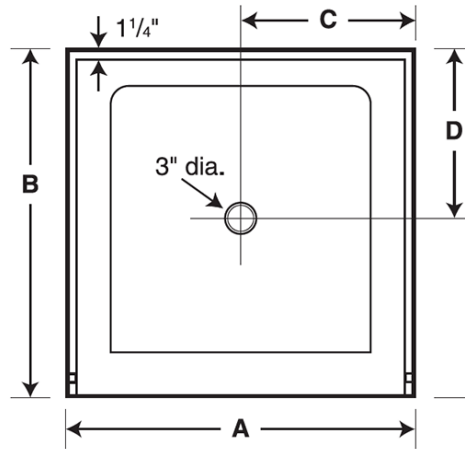

SS-3460 34" x 60" Single Threshold Shower Pan

Model number: SF03460MD

Dimensions: 34" x 60" x 6"

Installation:

Material: Swanstone

Standard Features:

- Reinforced solid surface means color and texture run all the way through and cannot wear away.
- Will not mold or mildew, no grout to clean.
- Coordinates with Swanstone shower and bath systems.
- Pebbled, slip-resistant surface.

Swan products adhere to one or more of the following certifications:

Recommended products (Visit our website for a complete list of our recommended products)

No	Description
134665	Kameleon SC Sliding Shower Door 55-59 x 71 in. 6 mm
134675	Kameleon SC Sliding Shower Door 55-59 x 71 in. 8 mm
136272	Duel Sliding Shower Door 56-58 1/2 x 70 1/2-74 in. 8 mm

SS-3460 34" x 60" Single Threshold Shower Pan

Model number: SF03460MD

Dimensions: 34" x 60" x 6"

Installation:

Material: Swanstone

Dimensions:

34 x 60 x 5 1/2 in.

Weight:

58 lbs

Shape:

Rectangular

Drain location:

Center

Installation:

Model	A	B	C	D
SS-3460	60"	34"	30"	17"

Project: _____