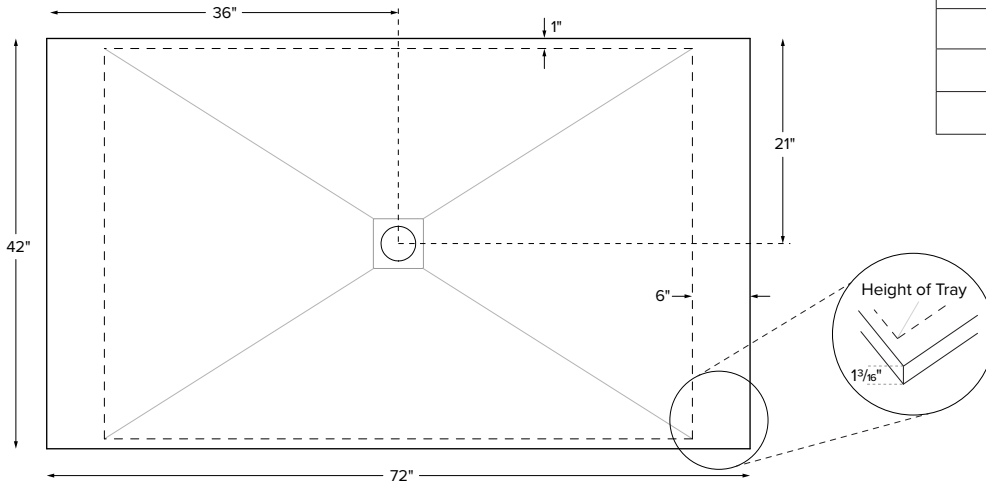

Centrar

72" x 42" x 1.1875"
MULTI, LOW-PROFILE THRESHOLD textured floor
Center Drain
Mineral Composite
195 lbs / 88 kg

When ordering, must specify tile flange locations.

Factory-installed tile flange is 1/16" thick. Account for this thickness for each side with flange when planning final opening size.

Teak Bath Mat (TKMAT3018) Measures 30" x 17.5" x 1"
Custom sizes also available. Contact MTI for details.

Recommended Drain Kits

- Oatey 42099
- Westbrass D206P

ORDERING AND INSTALLATION

- Factory-installed tile flange on 1, 2 or 3 sides to facilitate installation. Must specify tile flange location(s) on order.
- Include tile flange thickness when planning framed shower base opening.
- 3.5" drain opening pre-drilled.
- Drain cover included. Check packaging carefully.
- Designed to install on a flat, level subfloor. See installation instructions.
- All bases are in accordance with CSA B45.5/IAPMO Z124 standard and compliant with ASTM C 1028-07 coefficient of friction.

Shown above on Lado shower base

Factory-installed tile flange is 1/16" thick. Account for this thickness when planning final opening size.

- Options and accessories may be packaged inside the box. Always check packaging before discarding.
- All product measurements are ±1/2".
- Specifications and configurations are subject to change without notice.
- Measurements herein supersede all others published prior to publication date below.