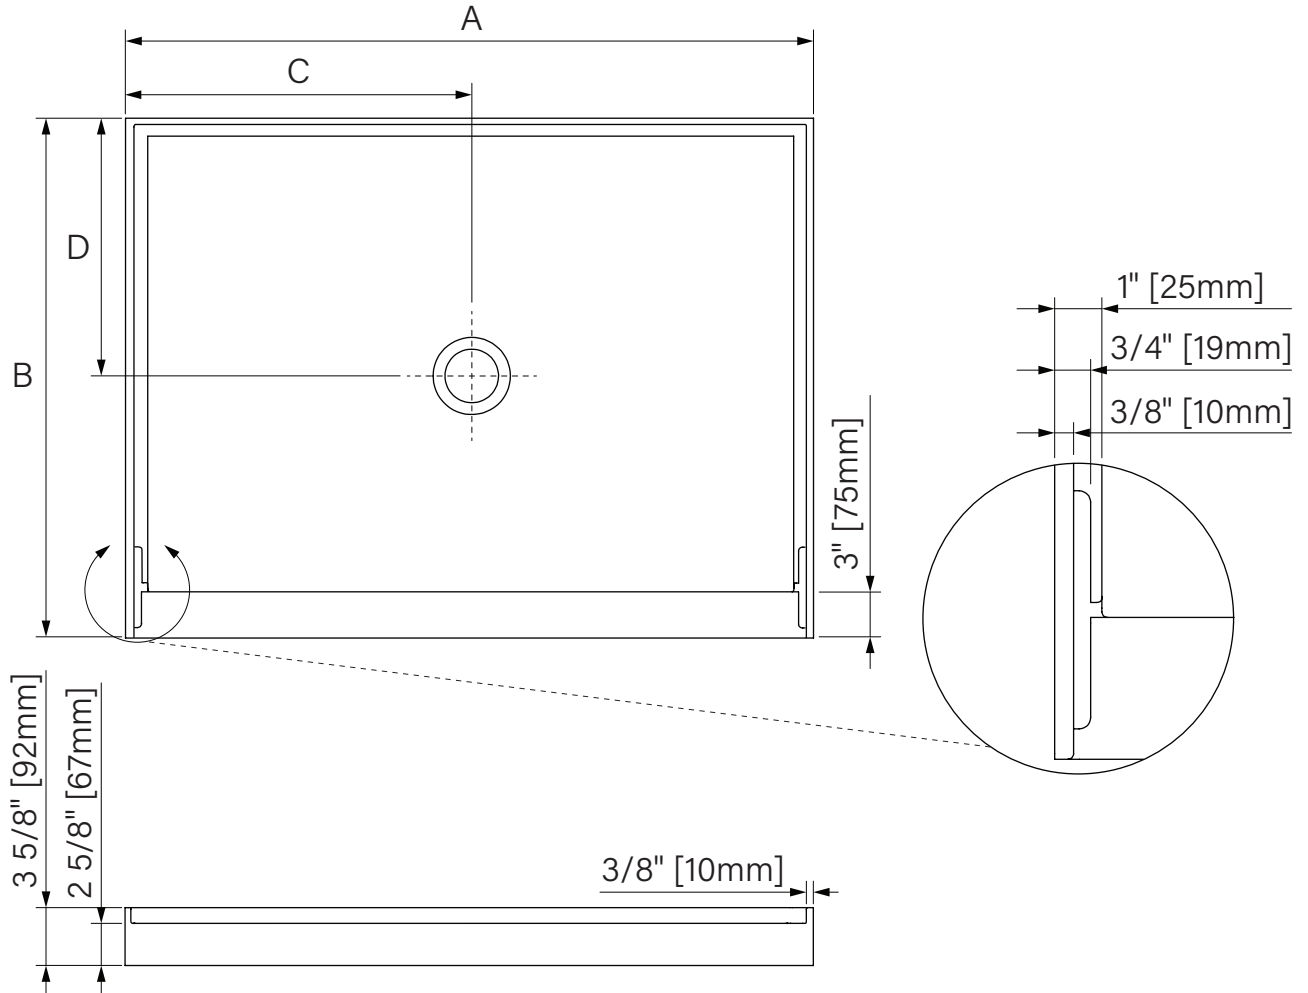

Base de douche

Alcove installation
Centered drain
Glossy white acrylic

Installation en alcôve
Drain centré
Acrylique blanc lustré

Variable dimensions /
Dimensions variables

	3232	3636	4242	4236	4832	4836	4842	6030	6032	6036	6042
A	31 7/8" 810mm	35 7/8" 911mm	41 7/8" 1064mm	41 7/8" 1064mm	47 7/8" 1216mm	47 7/8" 1216mm	47 7/8" 1216mm	59 7/8" 1521mm	59 7/8" 1521mm	59 7/8" 1521mm	59 7/8" 1521mm
B	31 7/8" 810mm	35 7/8" 911mm	41 7/8" 1064mm	35 7/8" 911mm	31 7/8" 810mm	35 7/8" 911mm	41 7/8" 1064mm	29 7/8" 759mm	31 7/8" 810mm	35 7/8" 911mm	41 7/8" 1064mm
C	15 15/16" 405mm	17 15/16" 456mm	20 15/16" 532mm	20 15/16" 532mm	23 15/16" 608mm	23 15/16" 608mm	23 15/16" 608mm	29 15/16" 760mm	29 15/16" 760mm	29 15/16" 760mm	29 15/16" 760mm
D	15 15/16" 405mm	17 15/16" 456mm	20 15/16" 532mm	17 15/16" 456mm	15 15/16" 405mm	17 15/16" 456mm	20 15/16" 532mm	14 15/16" 379mm	15 15/16" 405mm	17 15/16" 456mm	20 15/16" 532mm

The dimensions are subject to manufacturer's tolerance and may change without notice.

Les dimensions sont soumises à des tolérances de fabrication et peuvent changer sans préavis.

Acryline!!!

www.acryline.ca