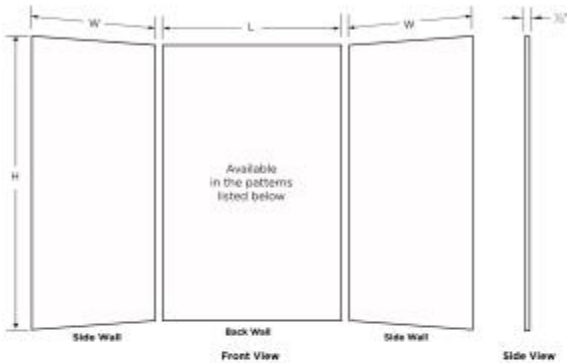

SK-364896 36 x 48 x 96 Swanstone® Smooth Glue up Shower Wall Kit

Model number:

SK364896.011

Dimensions: 36" x 48" x 96"

Installation: Glue up

Material: Swanstone®

BUILDER SPECIFICATION DRAWING

3 Piece Wall Kit