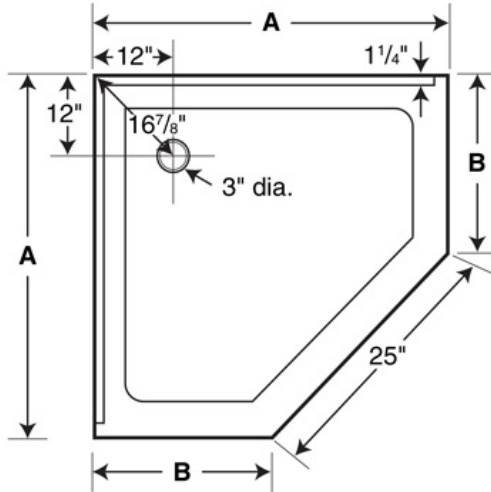

SS-36NEO 36" Neo-Angle Shower Pan

Model number:

SN00036MD

Dimensions: 36" x 36" x 6"

Installation:

Material: Swanstone

Standard Features:

- Reinforced solid surface means color and texture run all the way through and cannot wear away
- Will not mold or mildew, no grout to clean
- Coordinates with Swanstone shower and bath systems
- Pebbled, slip-resistant surface

Bisque (018)

Bone (037)

Certifications

Swan products adhere to one or more of the following certifications:

Recommended products (Visit our website for a complete list of our recommended products)

No	Description
137440	Radia Neo-angle Sliding Shower Door 36 x 36 x 71 1/2 in. 6 mm
137904	Silhouette Neo-angle Pivot Shower 36 x 36 x 70 in.
SW000008	CCSP367201 36" x 72" Crystal Colors Wall Panels

SS-36NEO 36" Neo-Angle Shower Pan

Model number:

SN00036MD

Dimensions: 36" x 36" x 6"

Installation:

Material: Swanstone

	SS-36NEO	SS-38NEO
A:	36"	38"
B:	18"	20"

Dimensions:

36 x 36 x 5 1/2 in.

Weight:

35 lbs

Shape:

NeoAngle

Drain location:

Center

Installation: