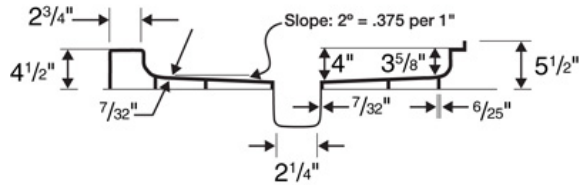

SS-36NEO 36" Neo-Angle Shower Pan

Model number:

SN00036MD

Dimensions: 36" x 36" x 6"

Installation:

Material: Swanstone

	SS-36NEO	SS-38NEO
A:	36"	38"
B:	18"	20"

Dimensions:

36 x 36 x 5 1/2 in.

Weight:

35 lbs

Shape:

NeoAngle

Drain location:

Center

Installation: