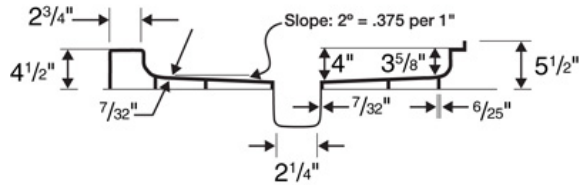

SS-38NEO 38" Neo-Angle Shower Pan

Model number:

SN00038MD

Dimensions: 38" x 38" x 6"

Installation:

Material: Swanstone

Standard Features:

- Reinforced solid surface means color and texture run all the way through and cannot wear away.
- Will not mold or mildew, no grout to clean.
- Pebbled, slip resistant surface.
- Coordinates with Swanstone shower and bath systems.

Bisque (018)

Bone (037)

Certifications

Swan products adhere to one or more of the following certifications:

Recommended products (Visit our website for a complete list of our recommended products)

No	Description
137901	Silhouette Neo-angle Pivot Shower 38 x 38 x 70 in.
137280	Link Curve Neo-angle Pivot Shower Door 38 x 38 x 75 in. 8 mm
SW000010	CCSP489601 48" x 96" Crystal Colors Wall Panels

SS-38NEO 38" Neo-Angle Shower Pan

Model number: SN00038MD

Dimensions: 38" x 38" x 6"

Installation:

Material: Swanstone

	SS-36NEO	SS-38NEO
A:	36"	38"
B:	18"	20"

Dimensions:
38 x 38 x 5 1/2 in.
Weight:
42 lbs
Shape:
NeoAngle
Drain location:
Center
Installation: