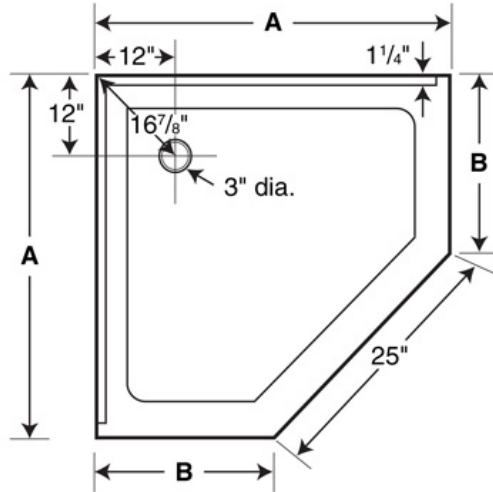

SS-38NEO 38" Neo-Angle Shower Pan

Model number:

SN00038MD

Dimensions: 38" x 38" x 6"

Installation:

Material: Swanstone

Standard Features:

- Reinforced solid surface means color and texture run all the way through and cannot wear away.
- Will not mold or mildew, no grout to clean.
- Pebbled, slip resistant surface.
- Coordinates with Swanstone shower and bath systems.

Bisque (018)

Bone (037)

Certifications

Swan products adhere to one or more of the following certifications:

Recommended products (Visit our website for a complete list of our recommended products)

No	Description
137901	Silhouette Neo-angle Pivot Shower 38 x 38 x 70 in.
137280	Link Curve Neo-angle Pivot Shower Door 38 x 38 x 75 in. 8 mm
SW000010	CCSP489601 48" x 96" Crystal Colors Wall Panels

SS-38NEO 38" Neo-Angle Shower Pan

Model number: SN00038MD

Dimensions: 38" x 38" x 6"

Installation:

Material: Swanstone

	SS-36NEO	SS-38NEO
A:	36"	38"
B:	18"	20"

Dimensions:
38 x 38 x 5 1/2 in.
Weight:
42 lbs
Shape:
NeoAngle
Drain location:
Center
Installation: