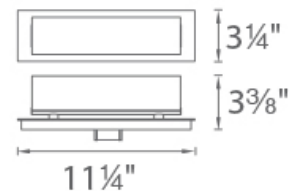

Fixture Type: _____

Catalog Number: _____

Project: _____

Location: _____

Soho Bathroom Sconce 2700K

Model & Size	Color Temp & CRI	Watt	LED Lumens	Delivered Lumens	Finish
WS-6111 11"	2700K 90	16W	700	520	BN Brushed Nickel CH Chrome

Example: **WS-6111-BN**

- For 277V special order, add an "F" before the finish: WS-6123F-30-CH
- For alternate color temperature, special order adding -27 or -35: WS-6123F-30-CH

DESCRIPTION

A clean, simple design, Soho evokes minimalist geometric styling. Cylindrical etched opal glass adorns hardware featured in stunning metal plated finishes. Mounts vertically or horizontally for a broad range of interior applications, including a vanity light in a powder room or a sconce in a hallway of any home.

FEATURES

- Conversion plate for 4 inch Jbox included
- Transformer installed within the Junction Box, transformer dimension: 2.00" x 1.38" x 1.02"
- 5 year warranty

SPECIFICATIONS

Color Temp:	2700K
Input:	120 VAC, 50/60Hz
CRI:	90
Dimming:	ELV: 100 - 10%
Rated Life:	50000 Hours
Mounting:	Can be mounted on wall in all orientations
Standards:	ETL, cETL Damp Location Listed
Construction:	Aluminum hardware with etched opal glass diffuser

REPLACEMENT PARTS

RPL-GLA-3611 - Glass for WS-6111

FINISHES

LINE DRAWING