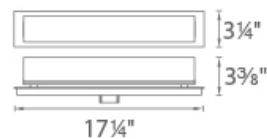

Fixture Type: _____

Catalog Number: _____

Project: _____

Location: _____

Soho Bathroom Sconce 2700K

Model & Size	Color Temp & CRI	Watt	LED Lumens	Delivered Lumens	Finish
WS-6117 17"	2700K 90	25W	1170	860	BN Brushed Nickel CH Chrome

Example: **WS-6117-BN**

- For 277V special order, add an "F" before the finish: WS-6123F-30-CH
- For alternate color temperature, special order adding -27 or -35: WS-6123F-30-CH

DESCRIPTION

A clean, simple design, Soho evokes minimalist geometric styling. Cylindrical etched opal glass adorns hardware featured in stunning metal plated finishes. Mounts vertically or horizontally for a broad range of interior applications, including a vanity light in a powder room or a sconce in a hallway of any home.

FEATURES

- Conversion plate for 4 inch Jbox included
- Transformer installed within the Junction Box, transformer dimension: 2.00" x 1.38" x 1.02"
- 5 year warranty

SPECIFICATIONS

Color Temp:	2700K
Input:	120 VAC, 50/60Hz
CRI:	90
Dimming:	ELV: 100 - 10%
Rated Life:	50000 Hours
Mounting:	Can be mounted on wall in all orientations
Standards:	ETL, cETL Damp Location Listed
Construction:	Aluminum hardware with etched opal glass diffuser

REPLACEMENT PARTS

RPL-GLA-6320 - Glass for WS-6117

FINISHES

LINE DRAWING