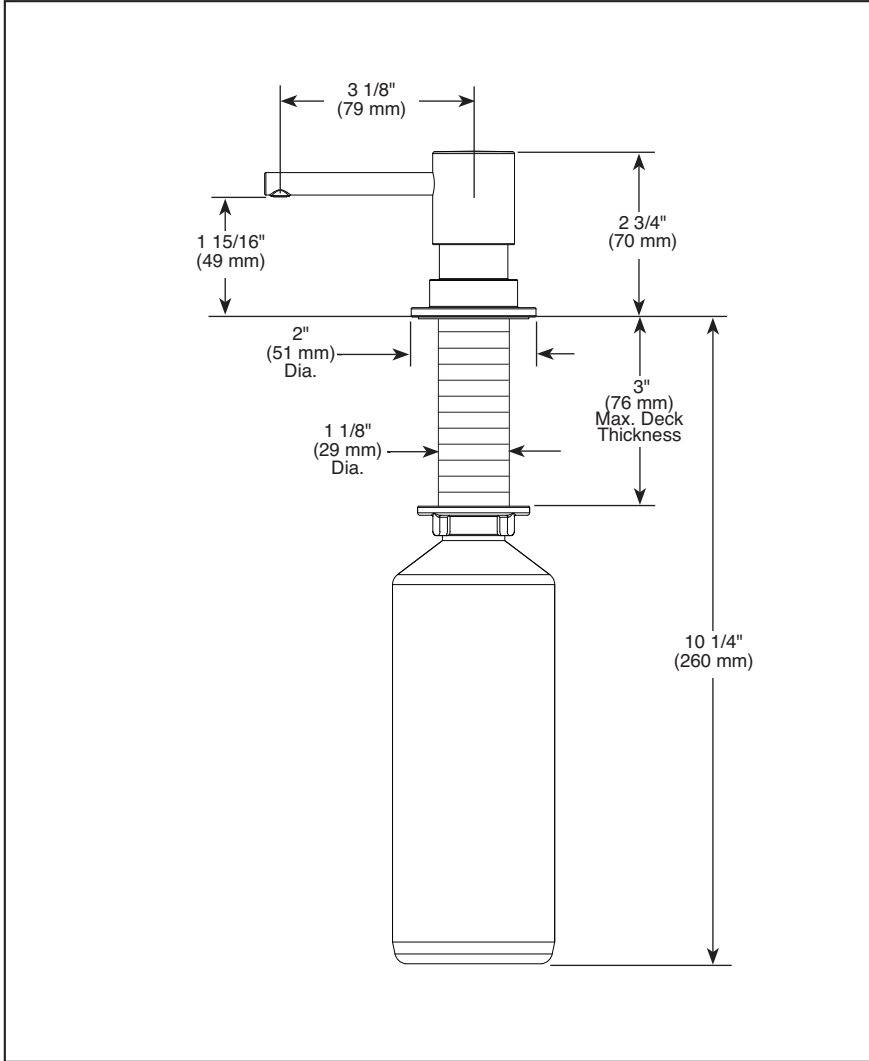

## SOAP DISPENSER

Submitted Model No.: \_\_\_\_\_

Specific Features: \_\_\_\_\_

**STANDARD SPECIFICATIONS:**

- 13 ounce bottle
- Refillable from above the deck
- Includes RP30395 refill funnel
- Fits hole size 1 3/8" +/- 1/8"