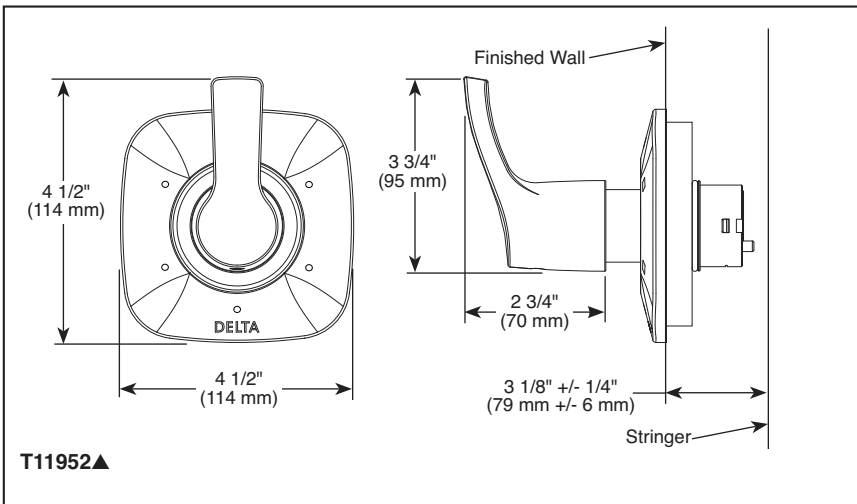

CUSTOM SHOWER DIVERTER TRIM

- Tesla™ Collection
- Three Function Diverter Trim (T11852)
- Six Function Diverter Trim (T11952)
- Coordinates With The Delta Tesla™ Styled Bath Suites

Submitted Model No.: _____

Specific Features: _____

STANDARD SPECIFICATIONS

- Three function diverter: 2 individual positions, 1 shared position.
- Six function diverter: 3 individual positions, 3 shared positions.
- 1/2" rough-in.
- Must also order R11000 rough-in.
- Two individual positions, no shared positions, order cartridge RP71717.
- Three individual positions, no shared positions, order cartridge RP71718.