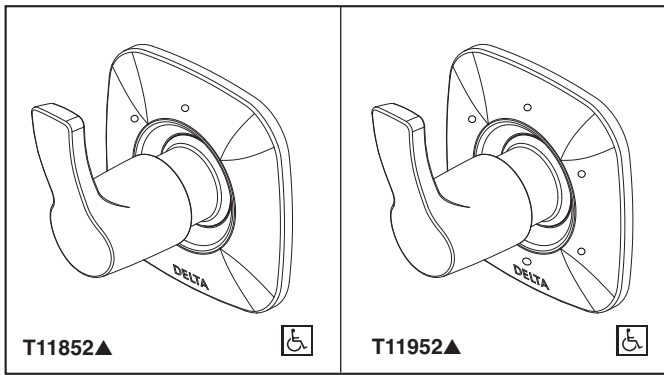

CUSTOM SHOWER DIVERTER TRIM

- Tesla™ Collection
- Three Function Diverter Trim (T11852)
- Six Function Diverter Trim (T11952)
- Coordinates With The Delta Tesla™ Styled Bath Suites

Submitted Model No.: _____

Specific Features: _____

STANDARD SPECIFICATIONS

- Three function diverter: 2 individual positions, 1 shared position.
- Six function diverter: 3 individual positions, 3 shared positions.
- 1/2" rough-in.
- Must also order R11000 rough-in.
- Two individual positions, no shared positions, order cartridge RP71717.
- Three individual positions, no shared positions, order cartridge RP71718.