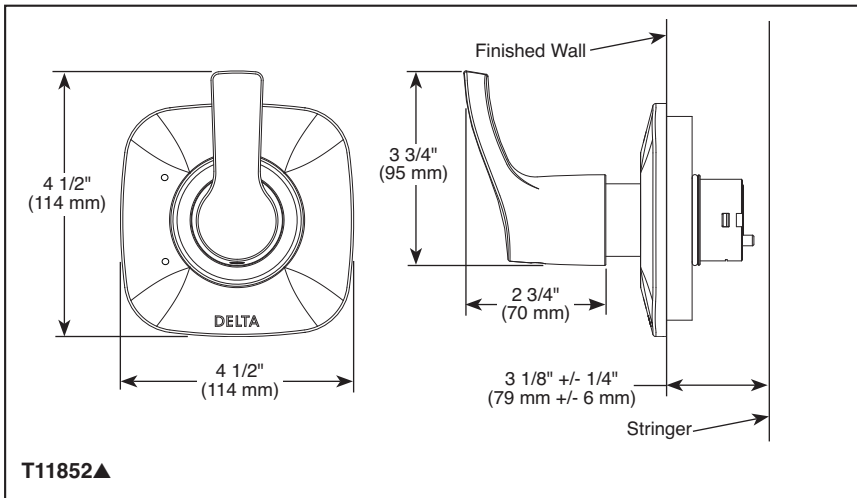

CUSTOM SHOWER DIVERTER TRIM

- Tesla™ Collection
- Three Function Diverter Trim (T11852)
- Six Function Diverter Trim (T11952)
- Coordinates With The Delta Tesla™ Styled Bath Suites

Submitted Model No.: _____

Specific Features: _____

STANDARD SPECIFICATIONS

- Three function diverter: 2 individual positions, 1 shared position.
- Six function diverter: 3 individual positions, 3 shared positions.
- 1/2" rough-in.
- Must also order R11000 rough-in.
- Two individual positions, no shared positions, order cartridge RP71717.
- Three individual positions, no shared positions, order cartridge RP71718.