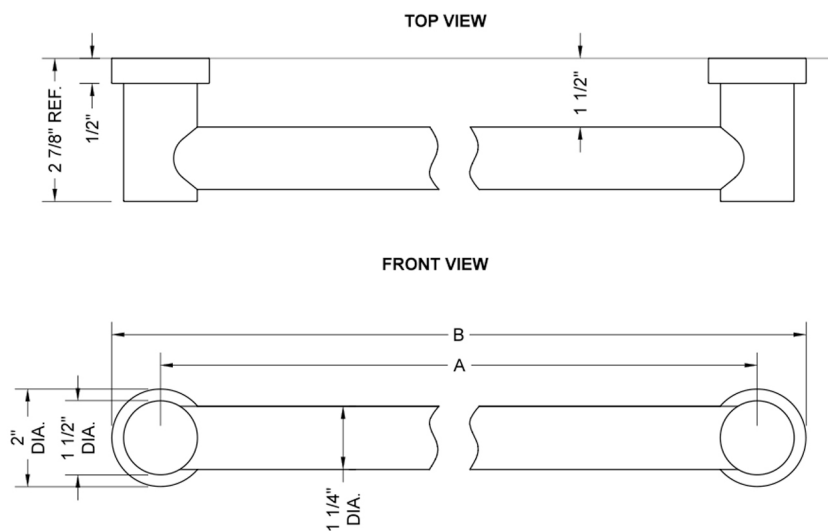

24" G40 Straight Grab Bar

Model #: G40-24-

FEATURES:

- ADA compliant when properly installed
- All brass construction, fully polished & plated
- Style to complement Contempo collection
- All grab bars can be custom sized. Contact JACLO for pricing & availability
- Optional handshower sliders and toilet paper/wash cloth holders can be added only upon initial order

SPECIFICATION DRAWING:

BRASS LUXURY GRAB BARS			
PART. #	DESCRIPTION	A	B
G40-12-XX	12" GRAB BAR	12"	14"
G40-16-XX	16" GRAB BAR	16"	18"
G40-18-XX	18" GRAB BAR	18"	20"
G40-24-XX	24" GRAB BAR	24"	26"
G40-32-XX	32" GRAB BAR	32"	34"
G40-36-XX	36" GRAB BAR	36"	38"
G40-42-XX	42" GRAB BAR	42"	44"
G40-48-XX	48" GRAB BAR	48"	50"