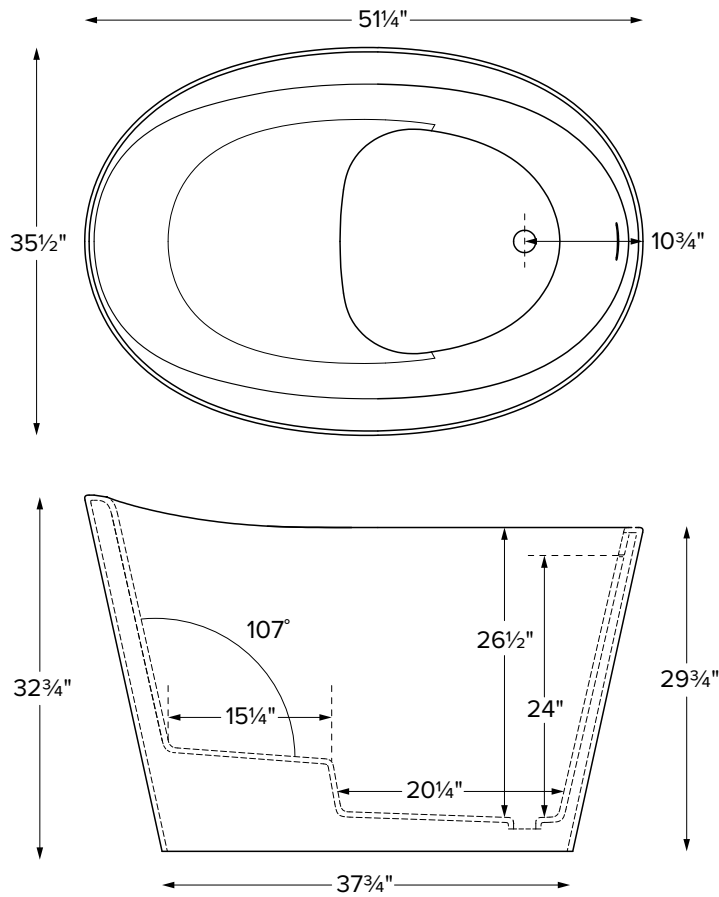

Emi

Features an integrated overflow.

| |
|--|
| MODEL 280 |
| 51.25" x 35.5" x 32.75" |
| FREESTANDING XX gal to overflow |
| SculptureStone® |
| 287 lbs / 130 kg soaker |
| Not recommended as a tub / shower combination. Filling this tub to the maximum may require an above average size or dedicated water heater. |

IMPORTANT ORDERING & INSTALLATION INFORMATION

- Before ordering or installing, please consider future access to equipment.
- Includes an integrated overflow.
- 35.5" width does not fit through standard doorway.
- Faucet valves cannot be mounted on this tub model.
- Seat height starts at ~4.75" from floor.0

• Before discarding tub crate, check for accessories that may be packaged inside.
• All product measurements are ±1/2".
• Specifications and configurations are subject to change without notice.
• Measurements herein supersede all others published prior to publication date below.

For more information on options and accessories go to SculptureStone® Tubs Options on mtibaths.com

Emi
 MODEL #: 280
 51.25" x 35.5" x 32.75"

| Hydrotherapy | Package Contents | Part # | Finish | MSRP |
|--------------|---|--------|---------------------|----------|
| Soaker | Soaking bath - no jets. Includes an integrated slotted overflow with a toe-tap drain kit. | S280 | soft matte | \$12,130 |
| | | S280GL | hand-polished gloss | \$12,575 |