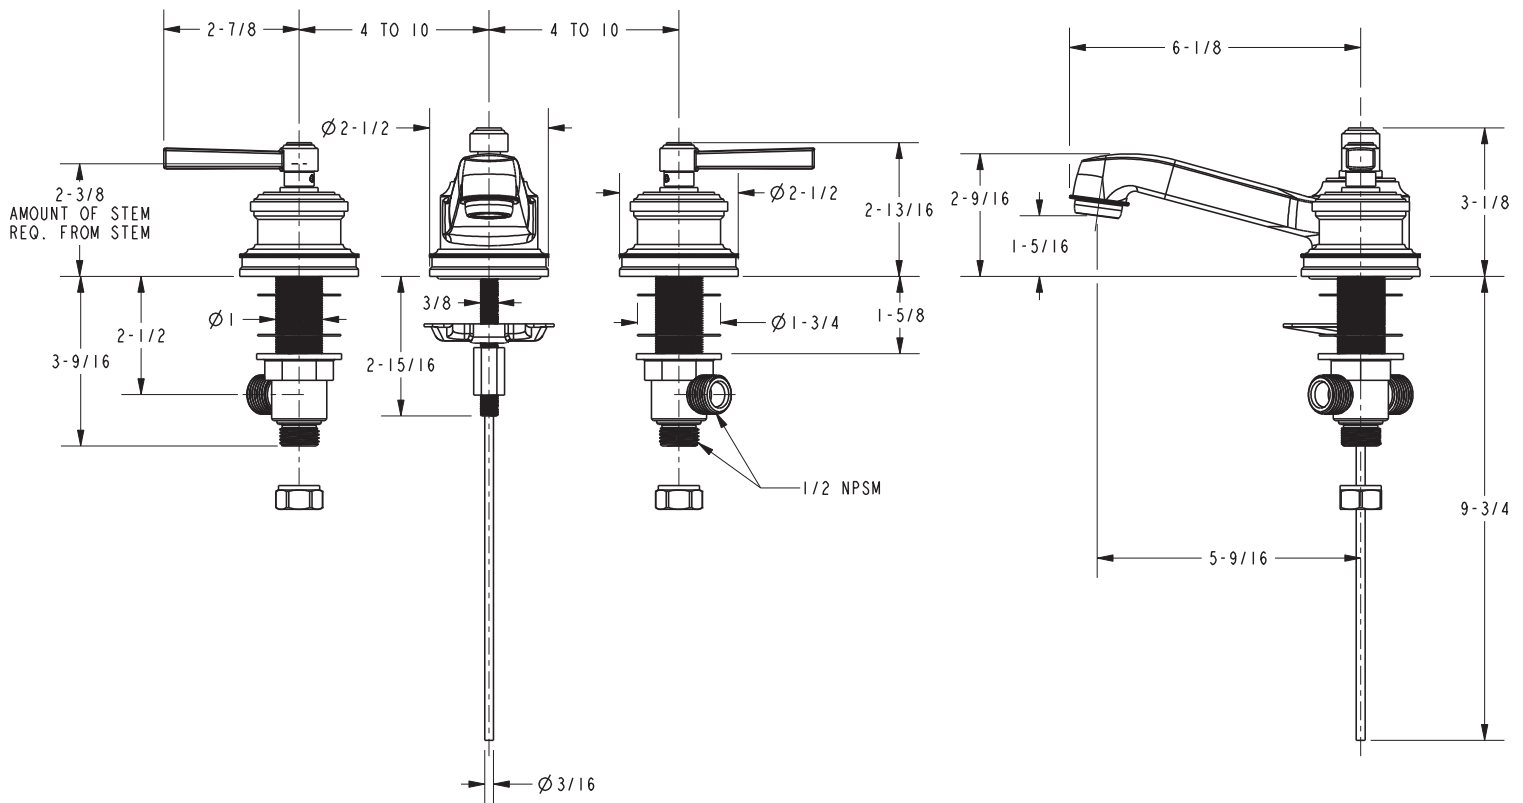

**Features**

- Solid brass construction
- Brass valve bodies
- Quarter-turn washerless ceramic disc valve cartridges
- ADA compliant traditional lever handles
- Spout assembly with integral supply hoses
- Pop-up drain with tailpiece
- 1-5/16" (3.3 cm) spout height at outlet
- 5-9/16" (14.1 cm) spout reach (c-c)
- For 8" (20.3 cm) centers - Maximum 20" (50.8 cm)
- 1.2 gallons (4.5 liters) per minute maximum flow rate

**Product Specification:**

Add "Color / Finish" suffix to Model number, below.

The two-handle Widespread Lavatory Faucet shall be made of solid brass construction. Faucet shall incorporate a spout assembly with integral supply hoses and feature brass valve bodies with quarter-turn washerless ceramic disc valve cartridges. Faucet shall have a 1.2 gallon (4.5 liter) per minute maximum flow rate. Product shall be for 8" (20.3 cm) centers - Maximum 20" (50.8 cm). Product shall incorporate a 1-5/16" (3.3 cm) spout height at outlet and a 5-9/16" (14.1 cm) spout reach (c-c). Faucet shall include a pop-up drain with tailpiece and incorporate ADA compliant traditional lever handles. Widespread Lavatory Faucet shall be Newport Brass Model 1620/\_\_\_\_\_.

## PRODUCT DIMENSIONS *(Units are in inches)*