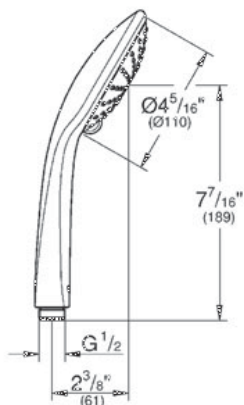

GROHE America, Inc | 200 North Gary Avenue, Suite G, Roselle, IL 60172
Phone: +1 (800) 444-7643 | Fax: +1 (800) 225-2778 | us-customerservice@grohe.com