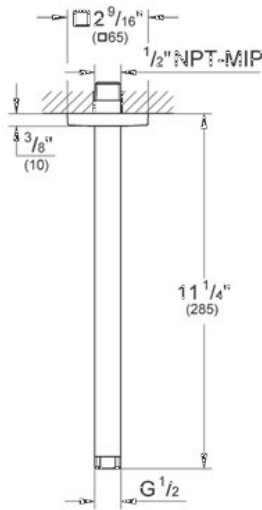

RAINSHOWER®  
12" Ceiling Shower Arm with  
Square Flange

MODEL # 27487

GROHE America, Inc | 200 North Gary Avenue, Suite G, Roselle, IL 60172  
Phone: +1 (800) 444-7643 | Fax: +1 (800) 225-2778 | us-customerservice@grohe.com

*Pure Freude an Wasser*

**GROHE**

**Product Description:**

**12" Ceiling Shower Arm with Square Flange**

**Standard Specification:**

- GROHE StarLight® finish
- Length 12"
- 1/2" NPT Male Threads
- With square escutcheon
- Can be used with all Rainshower shower heads

**Applicable Codes & Standards:**

- Energy Policy Act of 1992
- ASME A112.18.1/CSA B125.1

**Color:**

- 27487 000 chrome