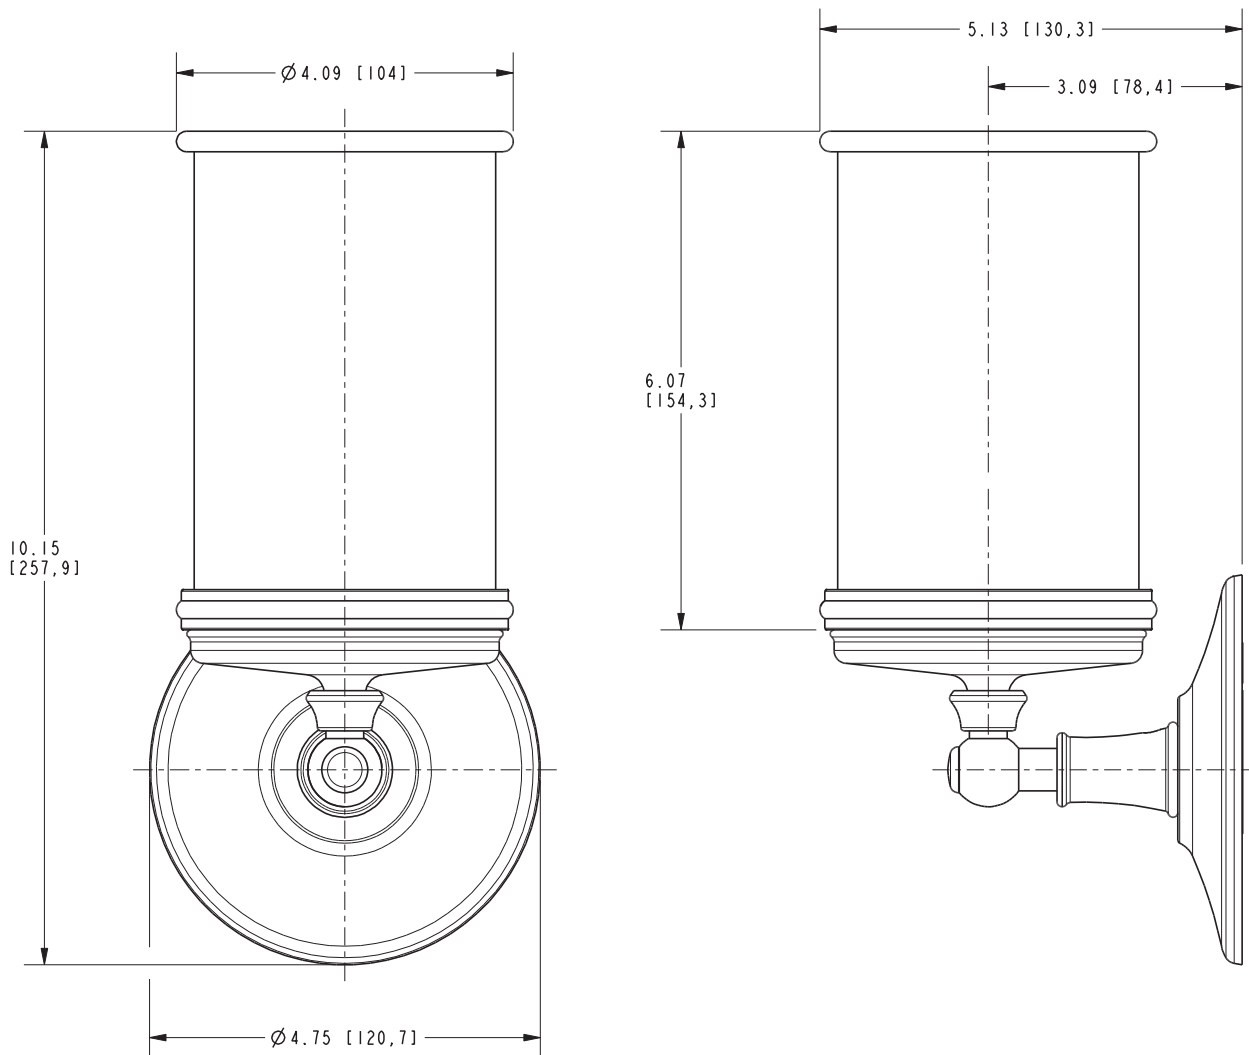

5481

Garnsey Single Light 5481

Page 2 of 2 Spec_5481
EN-4300o

GINGER

t: 949.417.5207 | www.gingerco.com
©2021 Brasstech, Inc.