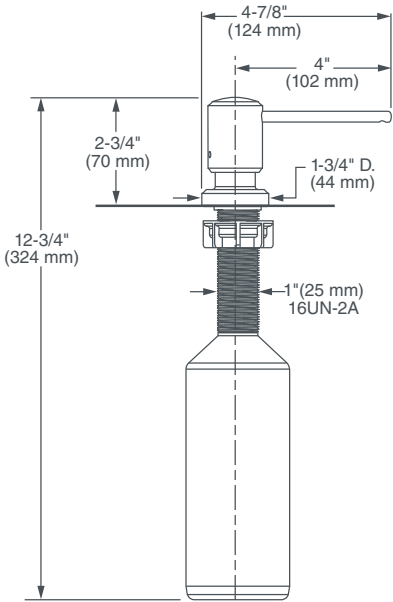

# CONTEMPORARY SOAP DISPENSER

- 4" spout provides greater reach
- 19 oz. bottle capacity
- Top fill with sealed shroud
- Dezincified brass protects against aggressive components of soap

**AVAILABLE FINISHES**  
 Polished Chrome  
 Ultra Steel

**FINISH CODE**  
 100  
 355

**DESCRIPTION**  
 Contemporary Soap Dispenser

**PRODUCT NUMBER**  
 D35401720.XXX

**IMPORTANT:** These measurements are subject to change or cancellation. No responsibility is assumed for use of superseded or voided pages.