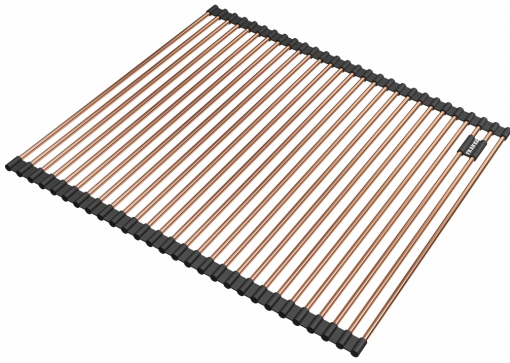

Roller Mat, Copper - MM-31RM-CPR | 112.0655.344

Roller Mat for Mythos Masterpiece Sinks, 18.4-in x 17.9-in, Copper. This sink Roller Mat is a truly innovative and practical accessory designed for any kitchen task, including drying dishes and stemware. Designed to work over the top of the sink for prepping, rinsing or drying fruits and vegetables, and can also be used a trivet to protect kitchen countertops from hot pots and pans.

Aspect

Type of material	Stainless steel
Product color	Copper
Sub-category	Roller mat

Product identification

Product family	Mythos
----------------	--------