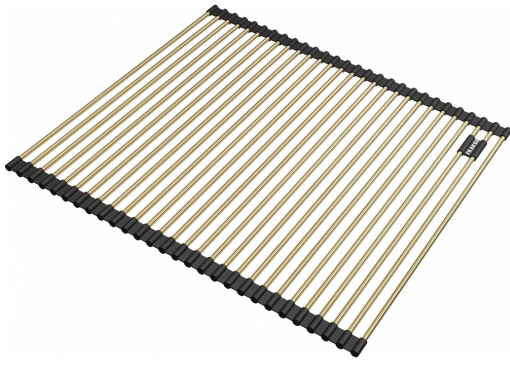

## Roller Mat, Gold - MM-31RM-GLD | 112.0655.343

Roller Mat for Mythos Masterpiece Sinks, 18.4-in x 17.9-in, Gold. This sink Roller Mat is a truly innovative and practical accessory designed for any kitchen task, including drying dishes and stemware. Designed to work over the top of the sink for prepping, rinsing or drying fruits and vegetables, and can also be used a trivet to protect kitchen countertops from hot pots and pans.

### Aspect

Type of material	Stainless steel
Product color	Gold
Sub-category	Roller mat