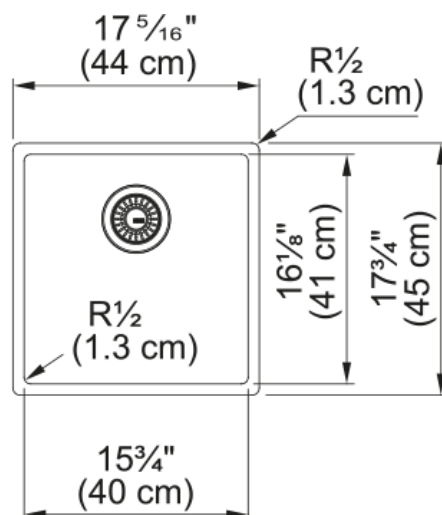

Mythos Masterpiece - MMX11015-ANT-WKC | 122.0703.644

Mythos Masterpiece 15.75-in x 16.13-in. Undermount Single Bowl Kitchen Sink in Anthracite. Crafted with precision and coated with F- Inox, an exclusive Franke coating, this sink resists fingerprints and marks, ensuring a pristine appearance that lasts. This sink includes a color-coordinated bottom grid. Mix or match with other components from the Mythos Masterpiece collection, including faucets, soap dispensers, accessories, and waste kits, in the same duo of metallic finishes to achieve a cohesive and personalized look.

Aspect

| | |
|------------------|-----------------|
| Sink type | Sink |
| Type of material | Stainless steel |
| Number of bowls | 1 |
| Product color | Anthracite |
| Surface finish | Pvd |

Product Dimensions

| | |
|--------------------------------|--------|
| Length (right to left) | 17.323 |
| Width (front to back) | 17.717 |
| Large bowl size: right to left | 15.748 |
| Large bowl size: front to back | 16.142 |
| Large bowl: depth | 7.874 |

Installation

| | |
|----------------------|-----|
| Minimum cabinet size | 21" |
|----------------------|-----|

Product specifications

| | |
|---------------------|------------|
| Installation type | Undermount |
| Drain hole | 3 1/2" |
| Position of drainer | No drainer |