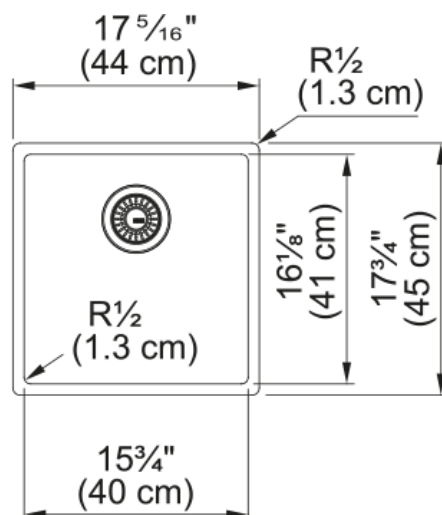

Mythos Masterpiece - MMX11015-CPR-WKC | 122.0733.622

Mythos Masterpiece 15.75-in x 16.13-in. Undermount Single Bowl Kitchen Sink in Copper. Crafted with precision and coated with F- Inox, an exclusive Franke coating, this sink resists fingerprints and marks, ensuring a pristine appearance that lasts. This sink includes a color-coordinated bottom grid to protect the sink from pots and pans, preserving its beauty. Mix or match with other components from the Mythos Masterpiece collection, including faucets, soap dispensers, accessories, and waste kits, in the same duo of metallic finishes to achieve a cohesive and personalized look.

Aspect

Sink type	Sink
Type of material	Stainless steel
Number of bowls	1
Product color	Copper
Surface finish	Pvd

Product Dimensions

Length (right to left)	17.323
Width (front to back)	17.717
Large bowl size: right to left	15.748
Large bowl size: front to back	16.142
Large bowl: depth	7.874

Installation

Minimum cabinet size	21"
----------------------	-----

Product specifications

Installation type	Undermount
Drain hole	3 1/2"
Position of drainer	No drainer

Product identification

Product brand	FRANKE
Product family	Mythos
Collection	Mythos Masterpiece
Certified by	IAPMO
Certified by	CE
Certified by	UKCA