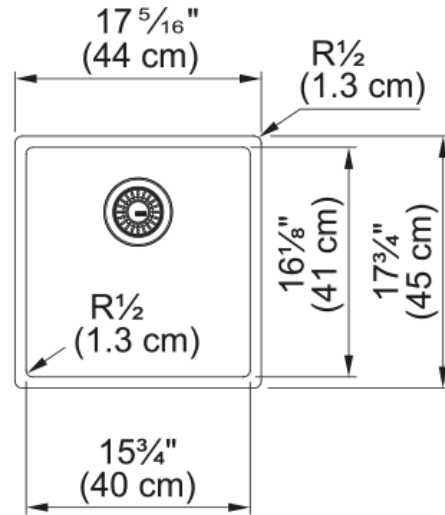

Mythos Masterpiece - MMX11015-GLD-WKC | 122.0703.645

Mythos Masterpiece 15.75-in x 16.13-in. Undermount Single Bowl Kitchen Sink in Gold. Crafted with precision and coated with F-Inox, an exclusive Franke coating, this sink resists fingerprints and marks, ensuring a pristine appearance that lasts. This sink includes a color-coordinated bottom grid. Mix or match with other components from the Mythos Masterpiece collection, including faucets, soap dispensers, accessories, and waste kits, in the same duo of metallic finishes to achieve a cohesive and personalized look.

Aspect

Sink type	Sink
Type of material	Stainless steel
Number of bowls	1
Product color	Gold
Surface finish	Pvd

Product Dimensions

Length (right to left)	17.323
Width (front to back)	17.717
Large bowl size: right to left	15.748
Large bowl size: front to back	16.142
Large bowl: depth	7.874

Installation

Minimum cabinet size	21"
----------------------	-----

Product specifications

Installation type	Undermount
Drain hole	3 1/2"
Position of drainer	No drainer

Product identification

Product brand	FRANKE
Product family	Mythos
Collection	Mythos Masterpiece
Certified by	CE
Certified by	UKCA
Certified by	IAPMO