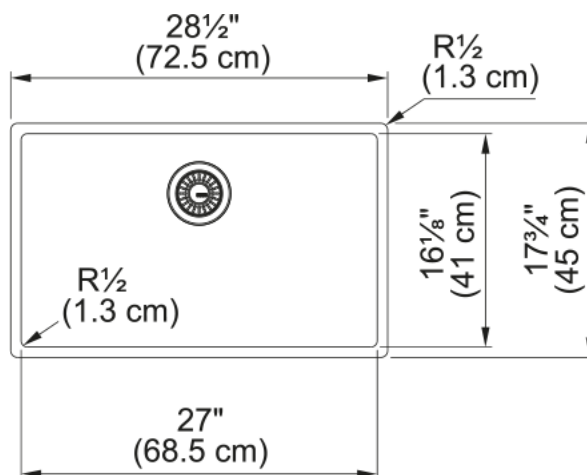

Mythos Masterpiece - MMX11027-CPR-WKC | 122.0733.621

Mythos Masterpiece 28.5-in. x 17.75-in. Undermount Single Bowl Workstation Kitchen Sink in Copper. Crafted with precision and coated with F-Inox, an exclusive Franke coating, this sink resists fingerprints and marks, ensuring a pristine appearance that lasts. Designed for functionality, this workstation sink comes complete with a color-coordinated bottom grid, roller mat, and colander. These thoughtful additions enhance your kitchen experience, providing practical solutions for everyday tasks. Mix or match with other components from the Mythos Masterpiece collection, including faucets, soap dispensers and waste kits, in the same duo of metallic finishes to achieve a cohesive and personalized look.

Aspect

| | |
|------------------|-----------------|
| Sink type | Sink |
| Type of material | Stainless steel |
| Number of bowls | 1 |
| Product color | Copper |
| Surface finish | Pvd |

Product Dimensions

| | |
|--------------------------------|--------|
| Length (right to left) | 28.543 |
| Width (front to back) | 17.717 |
| Large bowl size: right to left | 26.969 |
| Large bowl size: front to back | 16.142 |
| Large bowl: depth | 7.874 |

Installation

| | |
|----------------------|-----|
| Minimum cabinet size | 33" |
|----------------------|-----|

Product specifications

| | |
|---------------------|------------|
| Installation type | Undermount |
| Drain hole | 3 1/2" |
| Position of drainer | No drainer |