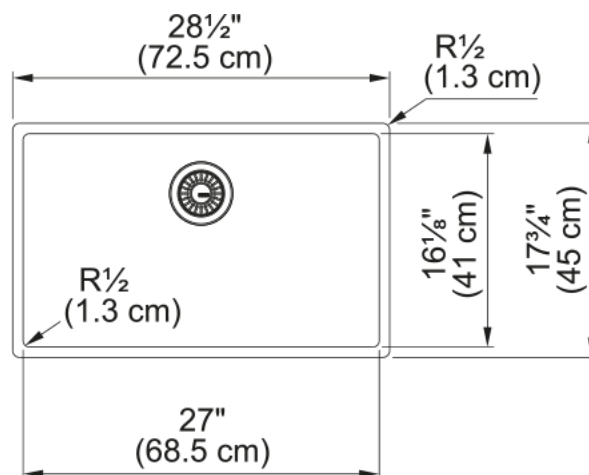

Mythos Masterpiece - MMX11027-GLD-WKC | 122.0703.647

Mythos Masterpiece 28.5-in. x 17.75-in. Undermount Single Bowl Workstation Kitchen Sink in Gold. Crafted with precision and coated with F-Inox, an exclusive Franke coating, this sink resists fingerprints and marks, ensuring a pristine appearance that lasts. Designed for functionality, this workstation sink comes complete with a color-coordinated bottom grid, roller mat, and colander. These thoughtful additions enhance your kitchen experience, providing practical solutions for everyday tasks. Mix or match with other components from the Mythos Masterpiece collection, including faucets, soap dispensers and waste kits, in the same duo of metallic finishes to achieve a cohesive and personalized look.

Aspect

Sink type	Sink
Type of material	Stainless steel
Number of bowls	1
Product color	Gold
Surface finish	Pvd

Product Dimensions

Length (right to left)	28.543
Width (front to back)	17.717
Large bowl size: right to left	26.969
Large bowl size: front to back	16.142
Large bowl: depth	7.874

Installation

Minimum cabinet size	33"
----------------------	-----

Product specifications

Installation type	Undermount
Drain hole	3 1/2"
Position of drainer	No drainer

Product identification

Product brand	FRANKE
Product family	Mythos
Collection	Mythos Masterpiece
Certified by	CE
Certified by	UKCA
Certified by	IAPMO