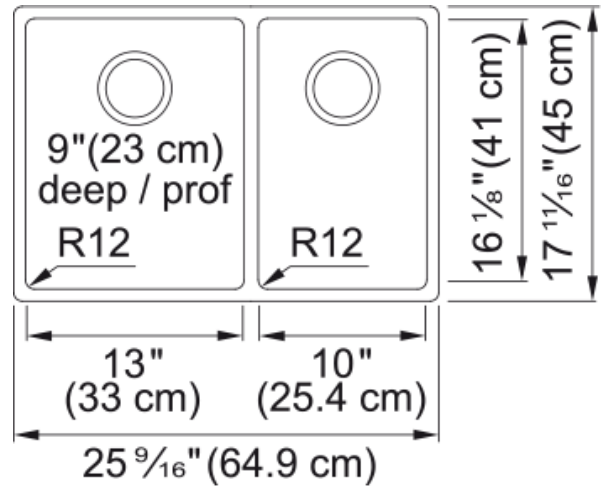

Cube Undermount Sink - CUX16024 | 122.0627.662

Elevate your kitchen experience with the Cube Series from Franke - a hand-crafted undermount sink collection that seamlessly marries Swiss precision with contemporary elegance. Our Cube sinks redefine sophistication with a smooth bowl design, providing a clean, modern aesthetic that effortlessly complements your kitchen decor. The easy-to-clean Pearl finish enhances the sink's visual appeal and simplifies maintenance, resisting stains and water spots for a lasting, pristine shine. Transform your kitchen into a haven of style and functionality with the Cube Series - where precision, design, and ease-of-use converge for an exceptional sink experience.

Aspect

Sink type	Sink
Type of material	Stainless steel
Number of bowls	1,5
Product color	Steel
Surface finish	Pearl

Product Dimensions

Length (right to left)	25.575
Width (front to back)	17.717
Large bowl size: right to left	12.992
Large bowl size: front to back	16.142
Large bowl: depth	9.055
Small bowl size: right to left	10
Small bowl size: front to back	16.142
Small bowl: depth	9.055

Installation

Minimum cabinet size	30"

Product specifications

Installation type	Undermount
Drain hole	3 1/2"
Position of drainer	No drainer

Product identification

Product brand	FRANKE
Product family	Maris
Collection	Cube
Certified by	IAPMO