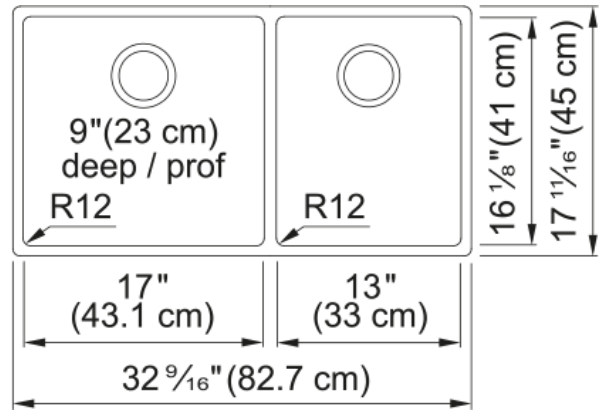

Cube Undermount Sink - CUX16032 | 122.0627.664

Elevate your kitchen experience with the Cube Series from Franke - a hand-crafted undermount sink collection that seamlessly marries Swiss precision with contemporary elegance. Our Cube sinks redefine sophistication with a smooth bowl design, providing a clean, modern aesthetic that effortlessly complements your kitchen decor. The easy-to-clean Pearl finish enhances the sink's visual appeal and simplifies maintenance, resisting stains and water spots for a lasting, pristine shine. Transform your kitchen into a haven of style and functionality with the Cube Series - where precision, design, and ease-of-use converge for an exceptional sink experience.

Aspect

Sink type	Sink
Type of material	Stainless steel
Number of bowls	1,5
Product color	Steel
Surface finish	Pearl

Product Dimensions

Length (right to left)	32.575
Width (front to back)	17.717
Large bowl size: right to left	17.004
Large bowl size: front to back	16.142
Large bowl: depth	9.055
Small bowl size: right to left	12.992
Small bowl size: front to back	16.142
Small bowl: depth	9.055

Installation

Minimum cabinet size	36"

Product specifications

Installation type	Undermount
Drain hole	3 1/2"
Position of drainer	No drainer

Product identification

Product brand	FRANKE
Product family	Maris
Collection	Cube
Certified by	IAPMO