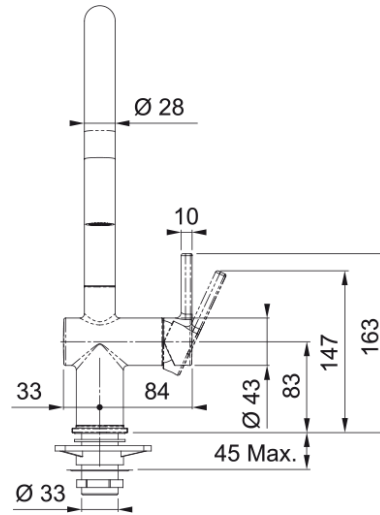

Active Pull-Down Faucet - ACT-PD-CHR | 115.0656.854

15.1-inch Single Handle Pull-Down Kitchen Faucet in Polished Chrome. Delivering exceptional functionality, our Active faucets are designed for improved sustainability, actively saving water and energy. The laminar aerator fitted in the spout ensures the Active Taps delivers a crystal clear, non-splashing water stream with very little noise. At the same time, the stepped lever and ECO cartridge helps you use less water, reducing your environmental impact. The dual-function spray head delivers a more powerful stream thanks to the needle spray. ADA Compliant This model replaces the FF5800CH Faucet

Aspect

Spout type	J - spout
Product color	Polished chrome
Type of material	Brass
Flexible pullout hose material	Nylon grey
Spray head material	Brass

Product Dimensions

Faucet hole diameter	35 mm
Cartridge dimension	35 mm

Installation

Mounting type	Shank
Water supply hose connection	1/2"
Water supply hose length	450 mm

Product specifications

Pressure	High pressure
Faucet type	Spray
Faucet operation	Side lever
Faucet rotation	180°