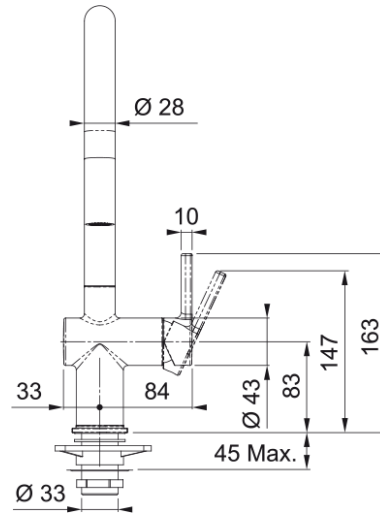

Active Pull-Down Faucet - ACT-PD-MBK | 115.0656.858

15.1-inch Single Handle Pull-Down Kitchen Faucet in Matte Black. Delivering exceptional functionality, our Active faucets are designed for improved sustainability, actively saving water and energy. The laminar aerator fitted in the spout ensures the Active Taps delivers a crystal clear, non-splashing water stream with very little noise. At the same time, the stepped lever and ECO cartridge helps you use less water, reducing your environmental impact. The dual-function spray head delivers a more powerful stream thanks to the needle spray. ADA Compliant. This model replaces the FF5820MBK Faucet

Aspect

Spout type	J - spout
Product color	Matte black
Type of material	Brass
Flexible pullout hose material	Nylon grey
Spray head material	Brass

Product Dimensions

Faucet hole diameter	35 mm
Cartridge dimension	35 mm

Installation

Mounting type	Shank
Water supply hose connection	1/2"
Water supply hose length	450 mm

Product specifications

Pressure	High pressure
Faucet type	Spray
Faucet operation	Side lever
Faucet rotation	180°