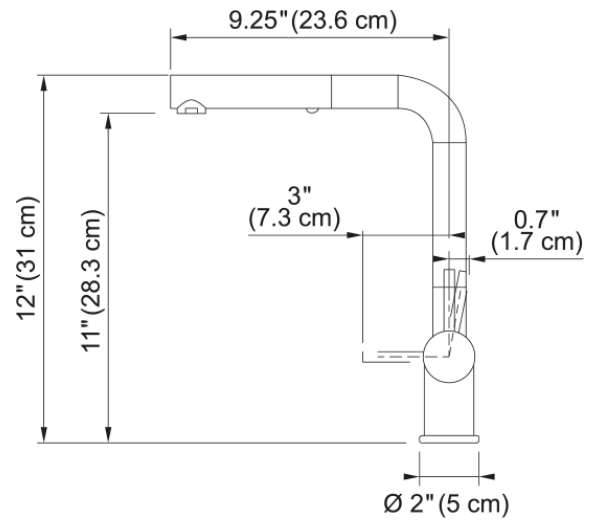

Active Pull-Out Faucet - ACT-PO-CHA | 115.0656.852

12.25-inch Single Handle Pull-Out Faucet in Champagne. Our Active faucets offer the best of both worlds — design and sustainability. Available in a range of stunning contemporary finishes, the appeal is obvious. The secret to this performance is the environmentally beneficial ECO cartridge, which is designed to limit both the flow and temperature of the water. The laminar aerator ensures the faucet delivers a crystal clear, non-splashing water stream, with very little noise. A dual function spray head delivers a more powerful stream thanks to the needle spray used. ADA Compliant. This model replaces the FFPS5805CHA Faucet

Aspect

Spout type	L - spout
Product color	Bi-chrome/champagne
Type of material	Brass
Flexible pullout hose material	Nylon grey
Spray head material	Brass

Product Dimensions

Faucet hole diameter	35 mm
Cartridge dimension	35 mm

Installation

Mounting type	Shank
Water supply hose connection	1/2"
Water supply hose length	450 mm

Product specifications

Pressure	High pressure
Faucet type	Spray
Faucet operation	Side lever
Faucet rotation	180°